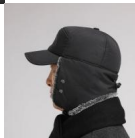

Lei Feng Hat Men's Hat Autumn Winter Northeast Winter Cold Hat Riding Electric Car Thickened Windproof Warm Cotton Hat Man

Lei Feng Hat Men's Hat Autumn Winter Northeast Winter Cold Hat Riding Electric Car Thickened Windproof Warm Cotton Hat Man

Rating: Not Rated Yet

Price

\$2.14

[Ask a question about this product](#)

Manufacturer

Description	Product specifics	
	Source Category:	Goods In Stock
	Article Number:	D-177.
	Product Category:	Lei Feng Hat
	Brand:	Aoteng System
	Applicable Gender:	Male
	Texture Of Material:	Cotton Material
	Style:	Ruili
	Knitting Method:	Satin
	Processing Mode:	Satin Stall
	Popular Elements:	Embroidery
	Pattern:	Letter
	Suitable For Season:	Winter
	Is It In Stock:	No
	Suitable For Gift Giving Occasions:	Birthday, Festival, Relocation, Trade Fair, Advertising Promotion, Employee Welfare, Anniversary Celebration, Business Gift, Opening Ceremony, Award Ceremony, Public Relations Planning
	Add Logo:	May Not
	Processing Customization:	No
	Place Of Origin:	Hebei
	Top Style:	Dome
	Brim Style:	Wide Eaves
Colour:	Grey, Navy Blue	
Size:	Average Size	
Function:	Windbreak	
Year / Season Of Launch:	Winter 2021	
Eaves Shape:	Flat Eaves	