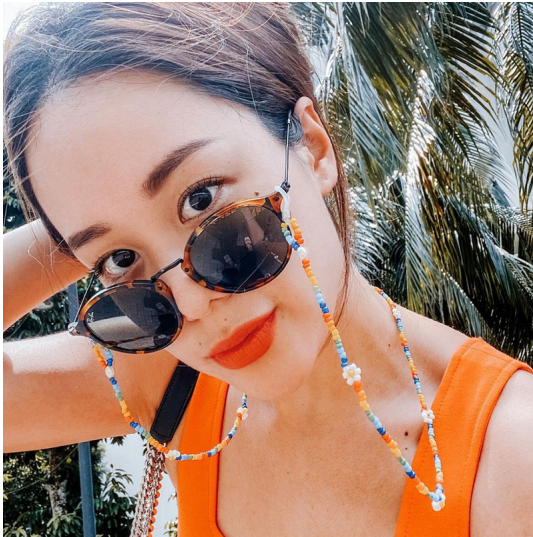

Simple Japanese And Korean Mask Chain Hanging Rope Non Slip Glasses Chain Colorful Rice Beads Daisy Beads Necklace Women's Handmade Jewelry

Simple Japanese And Korean Mask Chain Hanging Rope Non Slip Glasses Chain Colorful Rice Beads Daisy Beads Necklace Women's Handmade Jewelry

Rating: Not Rated Yet
Price

\$2.19

[Ask a question about this product](#)

Manufacturer

Description	Product specifics	
	Texture Of Material:	Miyuki Tila Beads
	Style:	Europe And America
	Style:	Women
	Modelling:	Flowers And Plants
	Suitable For Gift Giving Occasions:	Employee Benefits, Anniversary Celebration, Business Gifts, Opening Ceremony, Others
	Packing:	Independent Packaging
	Processing And Customization:	Yes
	Sales Serial Number:	GZ-N200025
	Production Number:	GZ-N200025
	Place Of Origin:	Guangzhou
	Colour:	GZ-N200025A
	Health Function:	Fashion
	Logo Printing:	Sure
Type:	A Collar For A Horse	