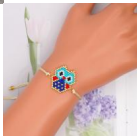

2021 Simple Geometric Color Matching Miyuki Rice Beads Pure Handmade Beaded Owl Children's Bracelet

2021 Simple Geometric Color Matching Miyuki Rice Beads Pure Handmade Beaded Owl Children's Bracelet

Rating: Not Rated Yet

Price

\$1.04

[Ask a question about this product](#)

Manufacturer

Description	Product specifics	
	Style:	Ethnic Style
	Texture Of Material:	Glass / Glaze
	Production Number:	MI-B180380
	Sales Serial Number:	MI-B180380
	Type:	Bracelet
	Style:	Women
	Modelling:	Geometric Type
	Health Function:	Resist Fatigue
	Packing:	Independent Packaging
	Suitable For Gift Giving Occasions:	Fair, Advertising Promotion, Employee Benefits, Anniversary Celebration, Business Gifts, Opening Ceremony
	Logo Printing:	May Not
	Processing And Customization:	Yes
	Place Of Origin:	Guangzhou
	Mosaic Material:	Not Inlaid
	Colour:	MI-B180380
	Popular Elements:	Color Matching, Geometry, Retro, Nationality
Year / Season Of Launch:	Summer 2021	
Product Category:	Bracelet	