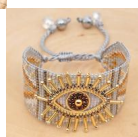

Bohemian Ethos Devil's Eye Handmade Beaded Miyuki Beaded Lovers Bracelet Set

Bohemian Ethos Devil's Eye Handmade Beaded Miyuki Beaded Lovers Bracelet Set

Rating: Not Rated Yet

Price

\$8.50

[Ask a question about this product](#)

Manufacturer

Description	Product specifics	
	Style:	Europe And America
	Texture Of Material:	Miyuki DB Beads
	Treatment Process:	Hand Woven
	Production Number:	MI-S210002
	Sales Serial Number:	MI-S210002
	Type:	Bracelet
	Style:	For Both Men And Women
	Modelling:	Suit
	Health Function:	Resist Fatigue
	Packing:	Independent Packaging
	Suitable For Gift Giving Occasions:	Fair, Advertising Promotion, Employee Benefits, Anniversary Celebration, Business Gifts, Opening Ceremony
	Logo Printing:	Sure
	Processing And Customization:	Yes
	Place Of Origin:	Guangzhou
	Mosaic Material:	Not Inlaid
	Colour:	MI-B190617C,MI-B190543C
	Popular Elements:	Retro, Geometry
Year / Season Of Launch:	Summer 2021	
Product Category:	Bracelet	