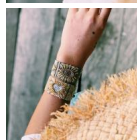

Bohemian Ethos Devil's Eye Handmade Beaded Miyuki Beaded Lovers Bracelet Set

Bohemian Ethos Devil's Eye Handmade Beaded Miyuki Beaded Lovers Bracelet Set

Rating: Not Rated Yet

Price

\$8.50

[Ask a question about this product](#)

Manufacturer

Description	Product specifics	
	Style:	Europe And America
	Texture Of Material:	Miyuki DB Beads
	Treatment Process:	Hand Woven
	Production Number:	MI-S210002
	Sales Serial Number:	MI-S210002
	Type:	Bracelet
	Style:	For Both Men And Women
	Modelling:	Suit
	Health Function:	Resist Fatigue
	Packing:	Independent Packaging
	Suitable For Gift Giving Occasions:	Fair, Advertising Promotion, Employee Benefits, Anniversary Celebration, Business Gifts, Opening Ceremony
	Logo Printing:	Sure
	Processing And Customization:	Yes
	Place Of Origin:	Guangzhou
	Mosaic Material:	Not Inlaid
	Colour:	MI-B190617C,MI-B190543C
	Popular Elements:	Retro, Geometry
Year / Season Of Launch:	Summer 2021	
Product Category:	Bracelet	