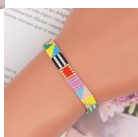

## Miyuki Beads Hand Woven Bohemian National Style Geometric Pattern Color Matching Fashion Versatile Bracelet

Miyuki Beads Hand Woven Bohemian National Style Geometric Pattern Color Matching Fashion Versatile Bracelet

Rating: Not Rated Yet

**Price**

\$3.14

[Ask a question about this product](#)

Manufacturer

Description	Product specifics	
	Style:	Ethnic Style
	Texture Of Material:	Miyuki DB Beads
	Treatment Process:	Hand Woven
	Production Number:	MI-B200283
	Sales Serial Number:	MI-B200283
	Type:	Bracelet
	Style:	Women
	Modelling:	Geometric Type
	Health Function:	Resist Fatigue
	Packing:	Independent Packaging
	Suitable For Gift Giving Occasions:	Fair, Advertising Promotion, Employee Benefits, Anniversary Celebration, Business Gifts, Opening Ceremony
	Logo Printing:	May Not
	Processing And Customization:	Yes
	Place Of Origin:	Guangzhou
	Mosaic Material:	Not Inlaid
	Colour:	MI-B200283A
Popular Elements:	Nationality, Retro, Geometry	
Year / Season Of Launch:	Summer 2021	
Product Category:	Bracelet	