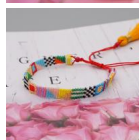

## Miyuki Beads Hand Woven Bohemian National Style Geometric Pattern Color Matching Fashion Versatile Bracelet

Miyuki Beads Hand Woven Bohemian National Style Geometric Pattern Color Matching Fashion Versatile Bracelet

Rating: Not Rated Yet

**Price**

\$3.14

[Ask a question about this product](#)

Manufacturer

Description	Product specifics	
	Style:	Ethnic Style
	Texture Of Material:	Miyuki DB Beads
	Treatment Process:	Hand Woven
	Production Number:	MI-B200283
	Sales Serial Number:	MI-B200283
	Type:	Bracelet
	Style:	Women
	Modelling:	Geometric Type
	Health Function:	Resist Fatigue
	Packing:	Independent Packaging
	Suitable For Gift Giving Occasions:	Fair, Advertising Promotion, Employee Benefits, Anniversary Celebration, Business Gifts, Opening Ceremony
	Logo Printing:	May Not
	Processing And Customization:	Yes
	Place Of Origin:	Guangzhou
	Mosaic Material:	Not Inlaid
	Colour:	MI-B200283A
Popular Elements:	Nationality, Retro, Geometry	
Year / Season Of Launch:	Summer 2021	
Product Category:	Bracelet	