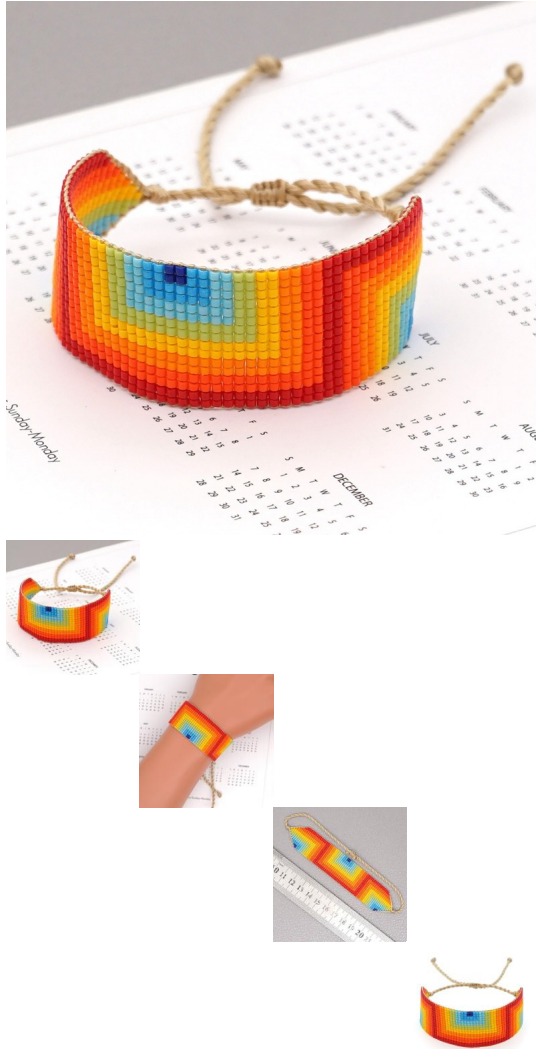

Miyuki Rice Beads Pure Hand Woven Beaded Lovers Jewelry Bohemian Rainbow Gradient Geometric Eye Bracelet

Miyuki Rice Beads Pure Hand Woven Beaded Lovers Jewelry Bohemian Rainbow Gradient Geometric Eye Bracelet

Rating: Not Rated Yet

Price

\$4.55

[Ask a question about this product](#)

Manufacturer

Description	Product specifics	
	Style:	Ethnic Style
	Texture Of Material:	Miyuki DB Beads
	Treatment Process:	Hand Woven
	Production Number:	MI-B200347
	Sales Serial Number:	MI-B200347
	Type:	Bracelet
	Style:	Women
	Modelling:	Geometric Type
	Health Function:	Resist Fatigue
	Packing:	Independent Packaging
	Suitable For Gift Giving Occasions:	Fair, Advertising Promotion, Employee Benefits, Anniversary Celebration, Business Gifts, Opening Ceremony
	Logo Printing:	May Not
	Processing And Customization:	Yes
	Place Of Origin:	Guangzhou
	Mosaic Material:	Not Inlaid
	Colour:	MI-B200347A
	Popular Elements:	Color Matching, Geometry, Retro, Nationality
Year / Season Of Launch:	Summer 2021	
Product Category:	Bracelet	