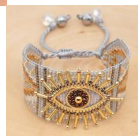

Fashion Brand Temperament Multi-layer Crystal Folding Suit Turkish Evil Eye Miyuki Beads Bracelet BEADS HANDMADE JEWELRY

Fashion Brand Temperament Multi-layer Crystal Folding Suit Turkish Evil Eye Miyuki Beads Bracelet BEADS HANDMADE JEWELRY

Rating: Not Rated Yet

Price

\$2.03

[Ask a question about this product](#)

Manufacturer

Description	Product specifics	
	Style:	Europe And America
	Texture Of Material:	Miyuki DB Beads
	Treatment Process:	Hand Woven
	Production Number:	MI-S200474
	Sales Serial Number:	MI-S200474
	Type:	Bracelet
	Style:	For Both Men And Women
	Modelling:	Suit
	Health Function:	Resist Fatigue
	Packing:	Independent Packaging
	Suitable For Gift Giving Occasions:	Fair, Advertising Promotion, Employee Benefits, Anniversary Celebration, Business Gifts, Opening Ceremony
	Logo Printing:	Sure
	Processing And Customization:	Yes
	Place Of Origin:	Guangzhou
	Mosaic Material:	Not Inlaid
	Colour:	MI-B190617C,C-B180006D
	Popular Elements:	Color Matching, Geometry, Retro, Nationality
	Year / Season Of Launch:	Summer 2021
Product Category:	Bracelet	