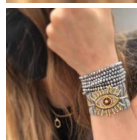

Fashion Brand Temperament Multi-layer Crystal Folding Suit Turkish Evil Eye Miyuki Beads Bracelet BEADS HANDMADE JEWELRY

Fashion Brand Temperament Multi-layer Crystal Folding Suit Turkish Evil Eye Miyuki Beads Bracelet BEADS HANDMADE JEWELRY

Rating: Not Rated Yet

Price

\$2.03

[Ask a question about this product](#)

Manufacturer

Description	Product specifics	
	Style:	Europe And America
	Texture Of Material:	Miyuki DB Beads
	Treatment Process:	Hand Woven
	Production Number:	MI-S200474
	Sales Serial Number:	MI-S200474
	Type:	Bracelet
	Style:	For Both Men And Women
	Modelling:	Suit
	Health Function:	Resist Fatigue
	Packing:	Independent Packaging
	Suitable For Gift Giving Occasions:	Fair, Advertising Promotion, Employee Benefits, Anniversary Celebration, Business Gifts, Opening Ceremony
	Logo Printing:	Sure
	Processing And Customization:	Yes
	Place Of Origin:	Guangzhou
	Mosaic Material:	Not Inlaid
	Colour:	MI-B190617C,C-B180006D
	Popular Elements:	Color Matching, Geometry, Retro, Nationality
	Year / Season Of Launch:	Summer 2021
Product Category:	Bracelet	