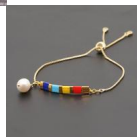

## Creative Stainless Steel Chain Tila Colorful Rice Beads Versatile Baroque Natural Freshwater Pearl Bracelet For Women

Creative Stainless Steel Chain Tila Colorful Rice Beads Versatile Baroque Natural Freshwater Pearl Bracelet For Women

Rating: Not Rated Yet  
Price

\$1.84

[Ask a question about this product](#)

Manufacturer

Description	Product specifics	
	Style:	Europe And America
	Texture Of Material:	Pearl
	Production Number:	ZZ-B200217
	Sales Serial Number:	ZZ-B200217
	Type:	Bracelet
	Style:	Women
	Modelling:	Pearl
	Health Function:	Resist Fatigue
	Packing:	Independent Packaging
	Suitable For Gift Giving Occasions:	Travel Memorial, Employee Benefits
	Logo Printing:	Sure
	Processing And Customization:	Yes
	Place Of Origin:	Guangzhou
	Mosaic Material:	Not Inlaid
	Colour:	ZZ-B200217A
	Popular Elements:	Color Matching, Geometry, Retro, Nationality
Year / Season Of Launch:	Summer 2021	
Product Category:	Bracelet	