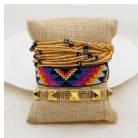

Miyuki Bead Devil's Eye Jewelry Net Red Light Luxury Fashion Versatile Multi-layer Stacked Rivet Bracelet

Miyuki Bead Devil's Eye Jewelry Net Red Light Luxury Fashion Versatile Multi-layer Stacked Rivet Bracelet

Rating: Not Rated Yet

Price

\$2.81

[Ask a question about this product](#)

Manufacturer

| | | |
|-------------|-------------------------------------|---|
| Description | Product specifics | |
| | Style: | Europe And America |
| | Texture Of Material: | Miyuki DB Beads |
| | Treatment Process: | Hand Woven |
| | Production Number: | MI-S200181 |
| | Sales Serial Number: | MI-S200181 |
| | Type: | Bracelet |
| | Style: | For Both Men And Women |
| | Modelling: | Suit |
| | Health Function: | Resist Fatigue |
| | Packing: | Independent Packaging |
| | Suitable For Gift Giving Occasions: | Fair, Advertising Promotion, Employee Benefits, Anniversary Celebration, Business Gifts, Opening Ceremony |
| | Logo Printing: | Sure |
| | Processing And Customization: | Yes |
| | Place Of Origin: | Guangzhou |
| | Mosaic Material: | Not Inlaid |
| | Colour: | MI-B200016A,MI-B190572B,MG-B200016E |
| | Popular Elements: | Color Matching, Geometry, Retro, Nationality |
| | Year / Season Of Launch: | Summer 2021 |
| | Product Category: | Bracelet |