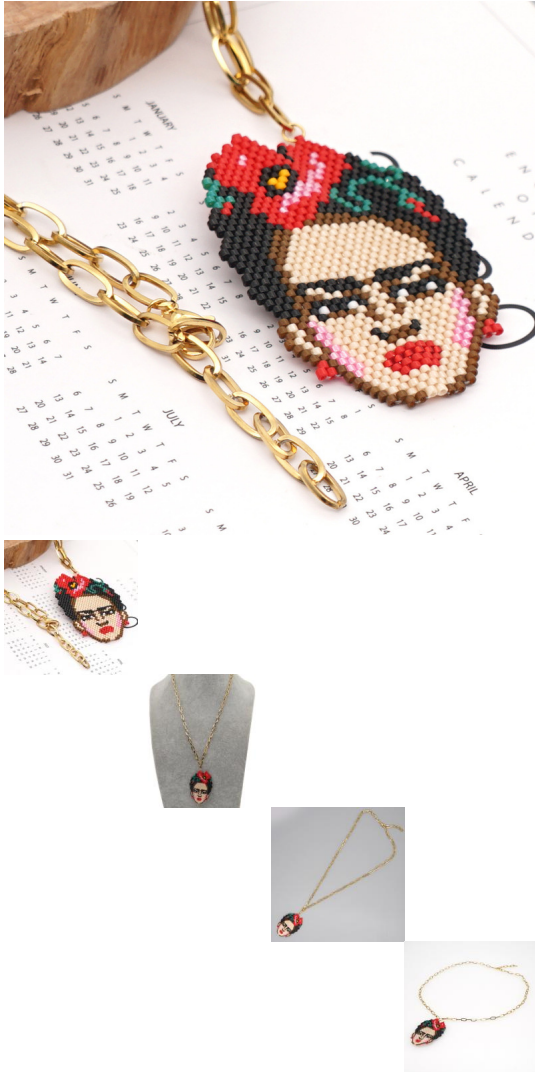

Exaggerated O-word Large Gold Chain Stainless Steel Necklace European And American Creativity Versatile Miuiki Beads Woven Florida Jewelry

Exaggerated O-word Large Gold Chain Stainless Steel Necklace European And American Creativity Versatile Miuiki Beads Woven Florida Jewelry

Rating: Not Rated Yet

Price

\$6.72

[Ask a question about this product](#)

Manufacturer

| | | |
|-------------------|-------------------------------------|-------------------------------------|
| Description | Product specifics | |
| | Style: | Europe And America |
| | Texture Of Material: | Pearl |
| | Production Number: | MI-N200018 |
| | Sales Serial Number: | MI-N200018 |
| | Type: | Pendant, Pendant |
| | Style: | Women |
| | Modelling: | Pearl |
| | Packing: | Independent Packaging |
| | Suitable For Gift Giving Occasions: | Travel Memorial, Employee Benefits |
| | Processing And Customization: | Yes |
| | Place Of Origin: | Guangzhou |
| | Chain Style: | Twisted Chain |
| | Is It Multi-layer: | Yes |
| | Do You Have A Pendant: | Yes |
| | Extension Chain: | Below 10 Cm |
| | Pendant Material: | Organic Glass |
| | Perimeter: | 51cm (inclusive) - 80cm (inclusive) |
| | Colour: | MI-N200018A |
| | Logo Printing: | Sure |
| Product Category: | Neckwear | |
| Mosaic Material: | Not Inlaid | |