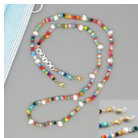

## Cross Border Source European And American Fashion Natural Pearl Necklace Rainbow Rice Pearl Letter Beach Wind Anti Slip Mask Glasses Chain

Cross Border Source European And American Fashion Natural Pearl Necklace Rainbow Rice Pearl Letter Beach Wind Anti Slip Mask Glasses Chain

Rating: Not Rated Yet

**Price**

\$2.97

[Ask a question about this product](#)

Manufacturer

Description	Product specifics	
	Style:	Europe And America
	Texture Of Material:	Pearl
	Production Number:	ZZ-N200049
	Sales Serial Number:	ZZ-N200049
	Type:	Pendant, Pendant
	Style:	Women
	Modelling:	Mask Chain Glasses Chain
	Packing:	Independent Packaging
	Suitable For Gift Giving Occasions:	Travel Memorial, Employee Benefits
	Processing And Customization:	Yes
	Place Of Origin:	Guangzhou
	Chain Style:	Twisted Chain
	Is It Multi-layer:	Yes
	Do You Have A Pendant:	No
	Extension Chain:	Nothing
	Perimeter:	51cm (inclusive) - 80cm (inclusive)
	Colour:	ZZ-N200053A
	Popular Elements:	Bohemia, Nation, Retro
	Year / Season Of Launch:	Autumn 2021
Logo Printing:	Sure	
Product Category:	Neckwear	
Mosaic Material:	Not Inlaid	