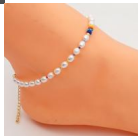

Niche Design Summer Beach Style Foot Decoration Versatile Rainbow Miyuki Rice Beads Woven Natural Pearl Foot Chain

Niche Design Summer Beach Style Foot Decoration Versatile Rainbow Miyuki Rice Beads Woven Natural Pearl Foot Chain

Rating: Not Rated Yet

Price

\$3.32

[Ask a question about this product](#)

Manufacturer

Description	Product specifics	
	Style:	Ethnic Style
	Texture Of Material:	Glass / Glaze
	Production Number:	ZZ-A200015
	Sales Serial Number:	ZZ-A200015
	Type:	Anklet
	Style:	For Both Men And Women
	Modelling:	Geometric Type
	Packing:	Independent Packaging
	Suitable For Gift Giving Occasions:	Travel Memorial, Employee Benefits
	Processing And Customization:	Yes
	Place Of Origin:	Guangzhou
	Mosaic Material:	Not Inlaid
	Series:	ZZ-A200015
	Colour:	ZZ-A200015A
Product Category:	Foot Ornament	