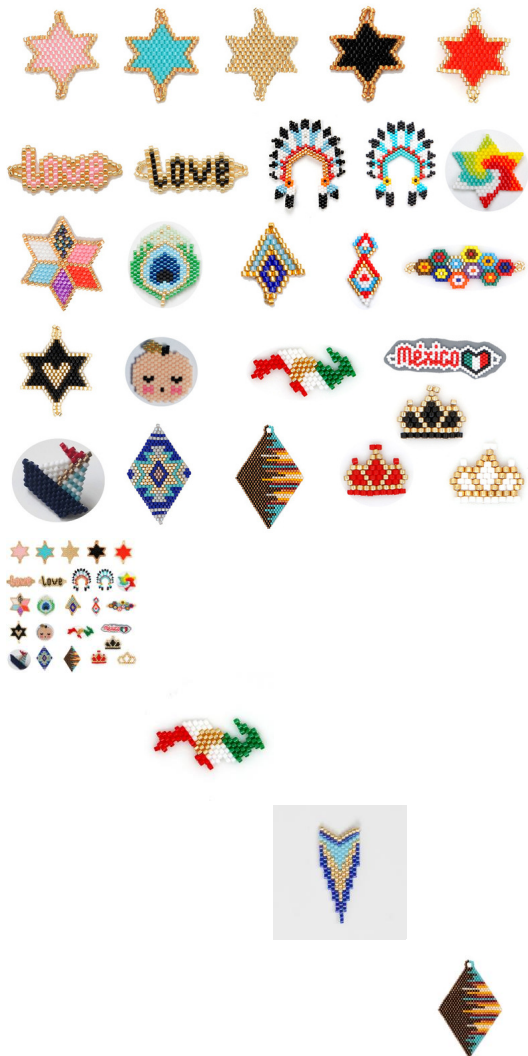

2020miyuki Rice Bead Woven Women's Accessories Geometric Pattern Net Red Jewelry

2020miyuki Rice Bead Woven Women's Accessories Geometric Pattern Net Red Jewelry

Rating: Not Rated Yet
Price

\$0.33

[Ask a question about this product](#)

Manufacturer

Description	Product specifics	
	Product Number:	MI-P1900
	Type:	Pendant
	Texture Of Material:	Miyuki DB
	Treatment Process:	Hand Woven
	Place Of Origin:	China
	Colour:	MI-P180015B,MI-P180015C,M I-P180015D,MI-P180015E,MI- P180049,MI-P180061A,MI-P18 0061B,MI-P180086A,MI-P1800 86B,MI-P180089,MI-P180098, MI-P180154,MI-P180155,MI-P 180172,MI-P190014B,MI-P190 046A,MI-P190079A,MI-P19011 0A,MI-P190117B,MI- P190123A,MI-P190188A
	Year / Season Of Launch:	Summer 2021