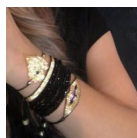

Miyuki Rice Beads Woven Turkish Evil Eye Women's Bracelet Love European And American National Style Jewelry

Miyuki Rice Beads Woven Turkish Evil Eye Women's Bracelet Love European And American National Style Jewelry

Rating: Not Rated Yet

Price

\$1.68

[Ask a question about this product](#)

Manufacturer

Description	Product specifics	
	Style:	Europe And America
	Texture Of Material:	Miyuki DB Beads
	Treatment Process:	Hand Woven
	Production Number:	MI-S190346
	Sales Serial Number:	MI-S190346
	Type:	Bracelet
	Style:	Women
	Modelling:	Suit
	Health Care Function:	Other
	Packing:	Independent Packaging
	Suitable For Gift Giving Occasions:	Employee Benefits, Anniversary Celebrations, Trade Fairs, Advertising Promotions, Travel Memorials, Business Gifts
	Logo Printing:	Sure
	Processing And Customization:	Yes
	Place Of Origin:	Guangzhou
	Mosaic Material:	Not Inlaid
	Colour:	MI-B180358D,MI-B180024C,M I-B190017C,MI-B180474
	Popular Elements:	Color Matching, Geometry, Retro, Nationality
	Year / Season Of Launch:	Summer 2021
	Product Category:	Bracelet