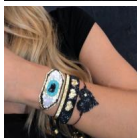

Miyuki Rice Beads Woven Turkish Evil Eye Women's Bracelet Love European And American National Style Jewelry

Miyuki Rice Beads Woven Turkish Evil Eye Women's Bracelet Love European And American National Style Jewelry

Rating: Not Rated Yet

Price

\$1.68

[Ask a question about this product](#)

Manufacturer

Description	Product specifics	
	Style:	Europe And America
	Texture Of Material:	Miyuki DB Beads
	Treatment Process:	Hand Woven
	Production Number:	MI-S190346
	Sales Serial Number:	MI-S190346
	Type:	Bracelet
	Style:	Women
	Modelling:	Suit
	Health Care Function:	Other
	Packing:	Independent Packaging
	Suitable For Gift Giving Occasions:	Employee Benefits, Anniversary Celebrations, Trade Fairs, Advertising Promotions, Travel Memorials, Business Gifts
	Logo Printing:	Sure
	Processing And Customization:	Yes
	Place Of Origin:	Guangzhou
	Mosaic Material:	Not Inlaid
	Colour:	MI-B180358D,MI-B180024C,M I-B190017C,MI-B180474
	Popular Elements:	Color Matching, Geometry, Retro, Nationality
	Year / Season Of Launch:	Summer 2021
	Product Category:	Bracelet