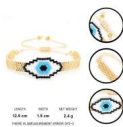

2020 Japan Miyuki Woven Men's And Women's Bracelet, Europe, America And Turkey Evil Eye Cross Border Religious Totem Jewelry

2020 Japan Miyuki Woven Men's And Women's Bracelet, Europe, America And Turkey Evil Eye Cross Border Religious Totem Jewelry

Rating: Not Rated Yet

Price

\$2.26

[Ask a question about this product](#)

Manufacturer

Description	Product specifics	
	Style:	Europe And America
	Texture Of Material:	Miyuki DB Beads
	Treatment Process:	Hand Woven
	Production Number:	MI-B180237
	Sales Serial Number:	MI-B180237
	Type:	Bracelet
	Style:	Women
	Modelling:	The Eye Of The Devil
	Health Care Function:	Other
	Packing:	Independent Packaging
	Suitable For Gift Giving Occasions:	Employee Benefits, Anniversary Celebration, Advertising Promotion, Trade Fair, Tourism Commemoration, Business Gifts
	Logo Printing:	May Not
	Processing And Customization:	Yes
	Place Of Origin:	Guangzhou
	Mosaic Material:	Not Inlaid
	Colour:	MI-B180237B
	Popular Elements:	Nationality, Retro, Geometry
Year / Season Of Launch:	Summer 2021	
Product Category:	Bracelet	