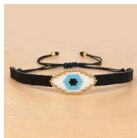

2020 Japan Miyuki Woven Men's And Women's Bracelet, Europe, America And Turkey Evil Eye Cross Border Religious Totem Jewelry

2020 Japan Miyuki Woven Men's And Women's Bracelet, Europe, America And Turkey Evil Eye Cross Border Religious Totem Jewelry

Rating: Not Rated Yet

Price

\$2.26

[Ask a question about this product](#)

Manufacturer

Description	Product specifics	
	Style:	Europe And America
	Texture Of Material:	Miyuki DB Beads
	Treatment Process:	Hand Woven
	Production Number:	MI-B180237
	Sales Serial Number:	MI-B180237
	Type:	Bracelet
	Style:	Women
	Modelling:	The Eye Of The Devil
	Health Care Function:	Other
	Packing:	Independent Packaging
	Suitable For Gift Giving Occasions:	Employee Benefits, Anniversary Celebration, Advertising Promotion, Trade Fair, Tourism Commemoration, Business Gifts
	Logo Printing:	May Not
	Processing And Customization:	Yes
	Place Of Origin:	Guangzhou
	Mosaic Material:	Not Inlaid
	Colour:	MI-B180237B
	Popular Elements:	Nationality, Retro, Geometry
Year / Season Of Launch:	Summer 2021	
Product Category:	Bracelet	