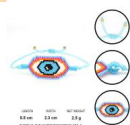

## Go2boho Miyuki Hand Woven Simple Jewelry Rope Women's Bracelet Evil Eye

Go2boho Miyuki Hand Woven Simple Jewelry Rope Women's Bracelet Evil Eye

Rating: Not Rated Yet

**Price**

\$2.25

[Ask a question about this product](#)

Manufacturer

Description	Product specifics	
	Style:	Simplicity
	Texture Of Material:	Miyuki DB Beads
	Treatment Process:	Hand Woven
	Production Number:	MI-B190573A
	Sales Serial Number:	MI-B190573A
	Type:	Bracelet
	Style:	Women
	Modelling:	Eye
	Health Care Function:	Other
	Packing:	Independent Packaging
	Suitable For Gift Giving Occasions:	Employee Benefits, Anniversary Celebration, Advertising Promotion, Trade Fair, Tourism Commemoration, Business Gifts
	Logo Printing:	May Not
	Processing And Customization:	Yes
	Place Of Origin:	Guangzhou
	Mosaic Material:	Not Inlaid
	Colour:	MI-B190573A
	Popular Elements:	Color Matching, Geometry, Retro, Nationality
	Year / Season Of Launch:	Summer 2021
	Product Category:	Bracelet