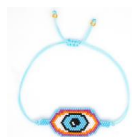

## Go2boho Miyuki Hand Woven Simple Jewelry Rope Women's Bracelet Evil Eye

Go2boho Miyuki Hand Woven Simple Jewelry Rope Women's Bracelet Evil Eye

Rating: Not Rated Yet

**Price**

\$2.25

[Ask a question about this product](#)

Manufacturer

Description	Product specifics	
	Style:	Simplicity
	Texture Of Material:	Miyuki DB Beads
	Treatment Process:	Hand Woven
	Production Number:	MI-B190573A
	Sales Serial Number:	MI-B190573A
	Type:	Bracelet
	Style:	Women
	Modelling:	Eye
	Health Care Function:	Other
	Packing:	Independent Packaging
	Suitable For Gift Giving Occasions:	Employee Benefits, Anniversary Celebration, Advertising Promotion, Trade Fair, Tourism Commemoration, Business Gifts
	Logo Printing:	May Not
	Processing And Customization:	Yes
	Place Of Origin:	Guangzhou
	Mosaic Material:	Not Inlaid
	Colour:	MI-B190573A
	Popular Elements:	Color Matching, Geometry, Retro, Nationality
	Year / Season Of Launch:	Summer 2021
	Product Category:	Bracelet