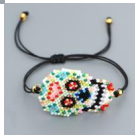

Miyuki Rice Bead Woven Women's Bracelet European And American Ethnic Style Colorful Skull Head Religious Totem Hand Ornament

Miyuki Rice Bead Woven Women's Bracelet European And American Ethnic Style Colorful Skull Head Religious Totem Hand Ornament

Rating: Not Rated Yet

Price

\$2.02

[Ask a question about this product](#)

Manufacturer

Description	Product specifics	
	Style:	Ruili (or Magazine)
	Texture Of Material:	Miyuki Rice Beads
	Production Number:	MI-B190530A
	Sales Serial Number:	MI-B190530A
	Type:	Bracelet
	Style:	Women
	Modelling:	Skull
	Health Care Function:	Other
	Packing:	Independent Packaging
	Suitable For Gift Giving Occasions:	Fair, Advertising Promotion, Employee Benefits, Anniversary Celebration, Business Gifts, Opening Ceremony
	Logo Printing:	Sure
	Processing And Customization:	Yes
	Place Of Origin:	Guangzhou
	Mosaic Material:	Not Inlaid
	Colour:	MI-B190530B,MI-B190531A,MI-B190531B,MI-B190532A,MI-B190532B,MI-B190533A,MI-B190533B
	Popular Elements:	Color Matching, Geometry, Retro, Nationality
	Year / Season Of Launch:	Summer 2021
Product Category:	Bracelet	