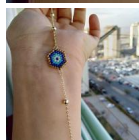

Blue Turkish Evil Eye Miyuki Woven Bracelet European And American Cross Border Popular Eye Religious Totem Jewelry

Blue Turkish Evil Eye Miyuki Woven Bracelet European And American Cross Border Popular Eye Religious Totem Jewelry

Rating: Not Rated Yet

Price

\$1.32

[Ask a question about this product](#)

Manufacturer

Description	Product specifics	
	Style:	Religion / Totem
	Texture Of Material:	Miyuki DB Beads
	Treatment Process:	Hand Woven
	Production Number:	MI-B190087
	Sales Serial Number:	MI-B190087
	Type:	Bracelet
	Style:	Women
	Modelling:	Eye
	Health Care Function:	Other
	Packing:	Independent Packaging
	Suitable For Gift Giving Occasions:	Fair, Advertising Promotion, Employee Benefits, Anniversary Celebration, Business Gifts, Opening Ceremony
	Logo Printing:	Sure
	Processing And Customization:	Yes
	Place Of Origin:	Guangzhou
	Mosaic Material:	Not Inlaid
	Colour:	MI-B190088
	Popular Elements:	Retro, Geometry
	Year / Season Of Launch:	Summer 2021
	Product Category:	Bracelet