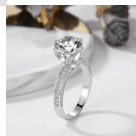

## Jz423 Bijiangshan Crown Six Claw 3.6 Carat Women's Imitation Diamond Exaggerated Big Diamond Ring

Jz423 Bijiangshan Crown Six Claw 3.6 Carat Women's Imitation Diamond Exaggerated Big Diamond Ring

Rating: Not Rated Yet

**Price**

\$2.68

[Ask a question about this product](#)

Manufacturer

Description	Product specifics	
	Type:	Ring, Ring
	Texture Of Material:	Cupronickel
	Style:	Alternative
	Modelling:	An Crown
	Suitable For Gift Giving Occasions:	Tourism Commemoration
	Packing:	Independent Packaging
	Processing And Customization:	Yes
	Sales Serial Number:	000
	Production Number:	000
	Place Of Origin:	Haifeng, Guangdong
	Style:	Women
	Mosaic Material:	Zircon
	Colour:	White Gold (main Stone 10 Mm, About 3.6 Carats)
	Size:	Port Code 10, Port Code 11, Port Code 12, Port Code 13, Port Code 14, Port Code 15, Port Code 16, Port Code 17, Port Code 18, Port Code 19, Port Code 20#
Product Category:	Bracelet	