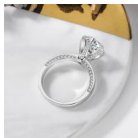

## Jz423 Bijiangshan Crown Six Claw 3.6 Carat Women's Imitation Diamond Exaggerated Big Diamond Ring

Jz423 Bijiangshan Crown Six Claw 3.6 Carat Women's Imitation Diamond Exaggerated Big Diamond Ring

Rating: Not Rated Yet

**Price**

\$2.68

[Ask a question about this product](#)

Manufacturer

Description	Product specifics	
	Type:	Ring, Ring
	Texture Of Material:	Cupronickel
	Style:	Alternative
	Modelling:	An Crown
	Suitable For Gift Giving Occasions:	Tourism Commemoration
	Packing:	Independent Packaging
	Processing And Customization:	Yes
	Sales Serial Number:	000
	Production Number:	000
	Place Of Origin:	Haifeng, Guangdong
	Style:	Women
	Mosaic Material:	Zircon
	Colour:	White Gold (main Stone 10 Mm, About 3.6 Carats)
	Size:	Port Code 10, Port Code 11, Port Code 12, Port Code 13, Port Code 14, Port Code 15, Port Code 16, Port Code 17, Port Code 18, Port Code 19, Port Code 20#
Product Category:	Bracelet	