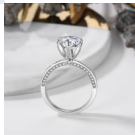

## Jz423 Bijiangshan Crown Six Claw 3.6 Carat Women's Imitation Diamond Exaggerated Big Diamond Ring

Jz423 Bijiangshan Crown Six Claw 3.6 Carat Women's Imitation Diamond Exaggerated Big Diamond Ring

Rating: Not Rated Yet

**Price**

\$2.68

[Ask a question about this product](#)

Manufacturer

Description	Product specifics	
	Type:	Ring, Ring
	Texture Of Material:	Cupronickel
	Style:	Alternative
	Modelling:	An Crown
	Suitable For Gift Giving Occasions:	Tourism Commemoration
	Packing:	Independent Packaging
	Processing And Customization:	Yes
	Sales Serial Number:	000
	Production Number:	000
	Place Of Origin:	Haifeng, Guangdong
	Style:	Women
	Mosaic Material:	Zircon
	Colour:	White Gold (main Stone 10 Mm, About 3.6 Carats)
	Size:	Port Code 10, Port Code 11, Port Code 12, Port Code 13, Port Code 14, Port Code 15, Port Code 16, Port Code 17, Port Code 18, Port Code 19, Port Code 20#
Product Category:	Bracelet	