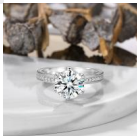

## Jz423 Bijiangshan Crown Six Claw 3.6 Carat Women's Imitation Diamond Exaggerated Big Diamond Ring

Jz423 Bijiangshan Crown Six Claw 3.6 Carat Women's Imitation Diamond Exaggerated Big Diamond Ring

Rating: Not Rated Yet

**Price**

\$2.68

[Ask a question about this product](#)

Manufacturer

Description	Product specifics	
	Type:	Ring, Ring
	Texture Of Material:	Cupronickel
	Style:	Alternative
	Modelling:	An Crown
	Suitable For Gift Giving Occasions:	Tourism Commemoration
	Packing:	Independent Packaging
	Processing And Customization:	Yes
	Sales Serial Number:	000
	Production Number:	000
	Place Of Origin:	Haifeng, Guangdong
	Style:	Women
	Mosaic Material:	Zircon
	Colour:	White Gold (main Stone 10 Mm, About 3.6 Carats)
	Size:	Port Code 10, Port Code 11, Port Code 12, Port Code 13, Port Code 14, Port Code 15, Port Code 16, Port Code 17, Port Code 18, Port Code 19, Port Code 20#
Product Category:	Bracelet	