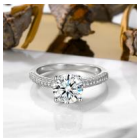

## Jz420 Close Set New 1.7 Carat Four Claw Imitation Diamond Women's Ring Simple Realistic Ring

Jz420 Close Set New 1.7 Carat Four Claw Imitation Diamond Women's Ring Simple Realistic Ring

Rating: Not Rated Yet

**Price**

\$1.85

[Ask a question about this product](#)

Manufacturer

Description	Product specifics	
	Type:	Ring, Ring
	Texture Of Material:	Cupronickel
	Style:	Natural
	Modelling:	Insect
	Suitable For Gift Giving Occasions:	Tourism Commemoration
	Packing:	Independent Packaging
	Processing And Customization:	Yes
	Sales Serial Number:	000
	Production Number:	000
	Place Of Origin:	Haifeng, Guangdong
	Style:	Women
	Mosaic Material:	Zircon
	Colour:	Platinum (main Stone About 7.75mm, About 1.7carat)
	Size:	Port Code 10, Port Code 11, Port Code 12, Port Code 13, Port Code 14, Port Code 15, Port Code 16, Port Code 17, Port Code 18, Port Code 19, Port Code 20#
Product Category:	Bracelet	