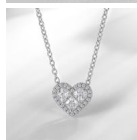

Dz076 New Creative Peach Heart Women's Pendant Princess Simulation Diamond Necklace Can Be Worn With Clavicle Chain Jewelry

Dz076 New Creative Peach Heart Women's Pendant Princess Simulation Diamond Necklace Can Be Worn With Clavicle Chain Jewelry

Rating: Not Rated Yet

Price

\$1.57

[Ask a question about this product](#)

Manufacturer

Description	Product specifics	
	Texture Of Material:	Cupronickel
	Style:	Originality
	Style:	Women
	Modelling:	Heart-shaped
	Suitable For Gift Giving Occasions:	Festival
	Packing:	Independent Packaging
	Processing And Customization:	Yes
	Sales Serial Number:	000
	Production Number:	000
	Place Of Origin:	Haifeng, Guangdong
	Colour:	Single Pendant In Platinum (without Chain)
	Product Category:	Neckwear