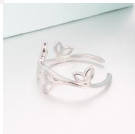

B084 Pure Silver Ring Female Japanese And Korean Chaoren Student Personality Fashion Temperament Creative Leaf Index Finger Ring Tail Ring

B084 Pure Silver Ring Female Japanese And Korean Chaoren Student Personality Fashion Temperament Creative Leaf Index Finger Ring Tail Ring

Rating: Not Rated Yet

Price

\$2.16

[Ask a question about this product](#)

Manufacturer

Description	Product specifics	
	Type:	Ring, Ring
	Texture Of Material:	Silver
	Style:	Korean Style
	Modelling:	Flowers And Plants
	Treatment Process:	Electroplate
	Suitable For Gift Giving Occasions:	Festival
	Packing:	Independent Packaging
	Processing And Customization:	Yes
	Sales Serial Number:	000
	Production Number:	000
	Place Of Origin:	Haifeng, Guangdong
	Style:	Women
	Mosaic Material:	Not Inlaid
	Series:	Other
	Precious Metal Quality:	1.32g
	Purity:	925 Silver
	Colour:	Platinum
	Size:	Adjustable Opening
Product Category:	Bracelet	