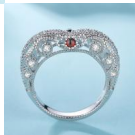

## Jz282 Baroque Retro Ball Heart-shaped Simulation Ruby Exaggerated Boastful Model Female Ring

Jz282 Baroque Retro Ball Heart-shaped Simulation Ruby Exaggerated Boastful Model Female Ring

Rating: Not Rated Yet

**Price**

\$1.66

[Ask a question about this product](#)

Manufacturer

Description	Product specifics	
	Type:	Ring, Ring
	Texture Of Material:	Cupronickel
	Style:	Retro
	Modelling:	Heart-shaped
	Suitable For Gift Giving Occasions:	Tourism Commemoration
	Packing:	Independent Packaging
	Processing And Customization:	Yes
	Sales Serial Number:	000
	Production Number:	000
	Place Of Origin:	Haifeng, Guangdong
	Style:	Women
	Mosaic Material:	Zircon
	Colour:	Platinum
	Size:	Us 6, US 7, US 8, US 9, US 10#
Product Category:	Bracelet	