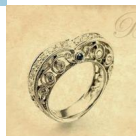

## Jz282 Baroque Retro Ball Heart-shaped Simulation Ruby Exaggerated Boastful Model Female Ring

Jz282 Baroque Retro Ball Heart-shaped Simulation Ruby Exaggerated Boastful Model Female Ring

Rating: Not Rated Yet

**Price**

\$1.66

[Ask a question about this product](#)

Manufacturer

Description	Product specifics	
	Type:	Ring, Ring
	Texture Of Material:	Cupronickel
	Style:	Retro
	Modelling:	Heart-shaped
	Suitable For Gift Giving Occasions:	Tourism Commemoration
	Packing:	Independent Packaging
	Processing And Customization:	Yes
	Sales Serial Number:	000
	Production Number:	000
	Place Of Origin:	Haifeng, Guangdong
	Style:	Women
	Mosaic Material:	Zircon
	Colour:	Platinum
	Size:	Us 6, US 7, US 8, US 9, US 10#
Product Category:	Bracelet	