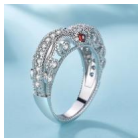

## Jz282 Baroque Retro Ball Heart-shaped Simulation Ruby Exaggerated Boastful Model Female Ring

Jz282 Baroque Retro Ball Heart-shaped Simulation Ruby Exaggerated Boastful Model Female Ring

Rating: Not Rated Yet

**Price**

\$1.66

[Ask a question about this product](#)

Manufacturer

Description	Product specifics	
	Type:	Ring, Ring
	Texture Of Material:	Cupronickel
	Style:	Retro
	Modelling:	Heart-shaped
	Suitable For Gift Giving Occasions:	Tourism Commemoration
	Packing:	Independent Packaging
	Processing And Customization:	Yes
	Sales Serial Number:	000
	Production Number:	000
	Place Of Origin:	Haifeng, Guangdong
	Style:	Women
	Mosaic Material:	Zircon
	Colour:	Platinum
	Size:	Us 6, US 7, US 8, US 9, US 10#
Product Category:	Bracelet	