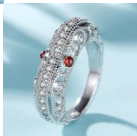

## Jz282 Baroque Retro Ball Heart-shaped Simulation Ruby Exaggerated Boastful Model Female Ring

Jz282 Baroque Retro Ball Heart-shaped Simulation Ruby Exaggerated Boastful Model Female Ring

Rating: Not Rated Yet

**Price**

\$1.66

[Ask a question about this product](#)

Manufacturer

Description	Product specifics	
	Type:	Ring, Ring
	Texture Of Material:	Cupronickel
	Style:	Retro
	Modelling:	Heart-shaped
	Suitable For Gift Giving Occasions:	Tourism Commemoration
	Packing:	Independent Packaging
	Processing And Customization:	Yes
	Sales Serial Number:	000
	Production Number:	000
	Place Of Origin:	Haifeng, Guangdong
	Style:	Women
	Mosaic Material:	Zircon
	Colour:	Platinum
	Size:	Us 6, US 7, US 8, US 9, US 10#
Product Category:	Bracelet	