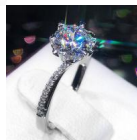

Jz281 Women's Gold-plated Inlaid Zircon Simulation Drill Twist Arm Cross Elegant Snowflake Peach Heart 1 Carat Ring

Jz281 Women's Gold-plated Inlaid Zircon Simulation Drill Twist Arm Cross Elegant Snowflake Peach Heart 1 Carat Ring

Rating: Not Rated Yet

Price

\$1.57

[Ask a question about this product](#)

Manufacturer

Description	Product specifics	
	Type:	Ring, Ring
	Texture Of Material:	Cupronickel
	Style:	Natural
	Modelling:	Heart-shaped
	Suitable For Gift Giving Occasions:	Tourism Commemoration
	Packing:	Independent Packaging
	Processing And Customization:	Yes
	Sales Serial Number:	000
	Production Number:	000
	Place Of Origin:	Haifeng, Guangdong
	Style:	Women
	Mosaic Material:	Zircon
	Colour:	Platinum
	Size:	Port Code 10, 11, 12, 13, 14, 15, 16, 17, 18, 19, 20, 21#
	Popular Elements:	An Crown
Year / Season Of Launch:	Spring 2021	
Product Category:	Bracelet	