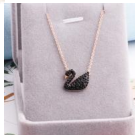

XI011 Silver S925 Necklace, Female Gradient Swan Pendant, Rose Gold, Japanese And Korean Collarbone Chain, Gift For Girlfriend

XI011 Silver S925 Necklace, Female Gradient Swan Pendant, Rose Gold, Japanese And Korean Collarbone Chain, Gift For Girlfriend

Rating: Not Rated Yet

Price

\$4.99

[Ask a question about this product](#)

Manufacturer

Description	Product specifics	
	Style:	Fashion OI
	Texture Of Material:	Silver
	Treatment Process:	Inlaid Diamond
	Production Number:	000
	Sales Serial Number:	000
	Type:	Necklace
	Style:	Women
	Modelling:	Animals / Zodiac
	Packing:	Independent Packaging
	Suitable For Gift Giving Occasions:	Wedding, Tourism Commemoration
	Processing And Customization:	Yes
	Place Of Origin:	Haifeng, Guangdong
	Chain Style:	0 Word Chain
	Is It Multi-layer:	No
	Do You Have A Pendant:	Yes
	Extension Chain:	Below 10 Cm
	Pendant Material:	Silver
	Perimeter:	51cm (inclusive) - 80cm (inclusive)
	Precious Metal Quality:	33
Colour:	Color 2, Color 3, Color 4, Color 5, Color 6, Color 7, Color 8	
Purity:	925 Silver	
Product Category:	Neckwear	