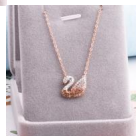

XI011 Silver S925 Necklace, Female Gradient Swan Pendant, Rose Gold, Japanese And Korean Collarbone Chain, Gift For Girlfriend

XI011 Silver S925 Necklace, Female Gradient Swan Pendant, Rose Gold, Japanese And Korean Collarbone Chain, Gift For Girlfriend

Rating: Not Rated Yet

Price

\$4.99

[Ask a question about this product](#)

Manufacturer

Description	Product specifics	
	Style:	Fashion OI
	Texture Of Material:	Silver
	Treatment Process:	Inlaid Diamond
	Production Number:	000
	Sales Serial Number:	000
	Type:	Necklace
	Style:	Women
	Modelling:	Animals / Zodiac
	Packing:	Independent Packaging
	Suitable For Gift Giving Occasions:	Wedding, Tourism Commemoration
	Processing And Customization:	Yes
	Place Of Origin:	Haifeng, Guangdong
	Chain Style:	0 Word Chain
	Is It Multi-layer:	No
	Do You Have A Pendant:	Yes
	Extension Chain:	Below 10 Cm
	Pendant Material:	Silver
	Perimeter:	51cm (inclusive) - 80cm (inclusive)
	Precious Metal Quality:	33
Colour:	Color 2, Color 3, Color 4, Color 5, Color 6, Color 7, Color 8	
Purity:	925 Silver	
Product Category:	Neckwear	