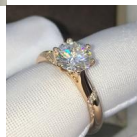

## Jz200 Electroplating Color Gold Rose Gold Adjustable Mouth Opening Women's Simulation Single Diamond Six Claw Small Diamond Ring 50 Points

Jz200 Electroplating Color Gold Rose Gold Adjustable Mouth Opening Women's Simulation Single Diamond Six Claw Small Diamond Ring 50 Points

Rating: Not Rated Yet

**Price**

\$1.48

[Ask a question about this product](#)

Manufacturer

Description	Product specifics	
Type:	Ring, Ring	
Texture Of Material:	Cupronickel	
Style:	Natural	
Modelling:	Flowers And Plants	
Suitable For Gift Giving Occasions:	Tourism Commemoration	
Packing:	Independent Packaging	
Processing And Customization:	Yes	
Sales Serial Number:	000	
Production Number:	000	
Place Of Origin:	Haifeng, Guangdong	
Style:	Women	
Mosaic Material:	Zircon	
Colour:	Rose Gold Plating	
Size:	Adjustable Opening	
Popular Elements:	Starry Sky	
Year / Season Of Launch:	Winter 2021	
Product Category:	Bracelet	