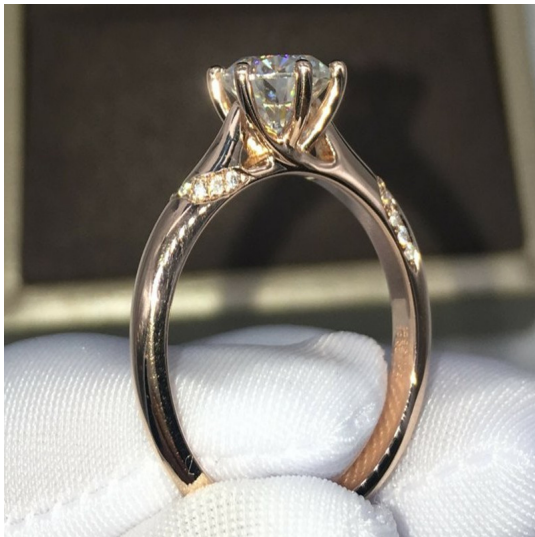

## Jz200 Electroplating Color Gold Rose Gold Adjustable Mouth Opening Women's Simulation Single Diamond Six Claw Small Diamond Ring 50 Points

Jz200 Electroplating Color Gold Rose Gold Adjustable Mouth Opening Women's Simulation Single Diamond Six Claw Small Diamond Ring 50 Points

Rating: Not Rated Yet

**Price**

\$1.48

[Ask a question about this product](#)

Manufacturer

Description	Product specifics	
Type:	Ring, Ring	
Texture Of Material:	Cupronickel	
Style:	Natural	
Modelling:	Flowers And Plants	
Suitable For Gift Giving Occasions:	Tourism Commemoration	
Packing:	Independent Packaging	
Processing And Customization:	Yes	
Sales Serial Number:	000	
Production Number:	000	
Place Of Origin:	Haifeng, Guangdong	
Style:	Women	
Mosaic Material:	Zircon	
Colour:	Rose Gold Plating	
Size:	Adjustable Opening	
Popular Elements:	Starry Sky	
Year / Season Of Launch:	Winter 2021	
Product Category:	Bracelet	