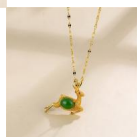

Golden Elk Necklace Lovely Forest Series Inlaid Jade Fashion Design Inlaid Diamond Green Chalcedony Deer Pendant Live Supply

Golden Elk Necklace Lovely Forest Series Inlaid Jade Fashion Design Inlaid Diamond Green Chalcedony Deer Pendant Live Supply

Rating: Not Rated Yet

Price

\$2.63

[Ask a question about this product](#)

Manufacturer

Description	Product specifics	
	Style:	Korean Style
	Texture Of Material:	Alloy
	Treatment Process:	Set
	Production Number:	355
	Sales Serial Number:	355
	Type:	Necklace
	Style:	Women
	Modelling:	Fawn
	Packing:	Independent Packaging
	Suitable For Gift Giving Occasions:	Travel Memorial, Employee Benefits
	Processing And Customization:	Yes
	Place Of Origin:	Guangzhou
	Is It Multi-layer:	No
	Do You Have A Pendant:	Yes
	Extension Chain:	Below 10 Cm
	Pendant Material:	Brass
	Perimeter:	21cm (inclusive) - 50cm (inclusive)
	Series:	Other
	Image:	Other
Colour:	Chalcedony	
Popular Elements:	Little Golden Ball	
Year / Season Of Listing:	Summer 2021	
Product Category:	Neckwear	