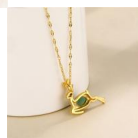

Golden Elk Necklace Lovely Forest Series Inlaid Jade Fashion Design Inlaid Diamond Green Chalcedony Deer Pendant Live Supply

Golden Elk Necklace Lovely Forest Series Inlaid Jade Fashion Design Inlaid Diamond Green Chalcedony Deer Pendant Live Supply

Rating: Not Rated Yet

Price

\$2.63

[Ask a question about this product](#)

Manufacturer

Description	Product specifics	
	Style:	Korean Style
	Texture Of Material:	Alloy
	Treatment Process:	Set
	Production Number:	355
	Sales Serial Number:	355
	Type:	Necklace
	Style:	Women
	Modelling:	Fawn
	Packing:	Independent Packaging
	Suitable For Gift Giving Occasions:	Travel Memorial, Employee Benefits
	Processing And Customization:	Yes
	Place Of Origin:	Guangzhou
	Is It Multi-layer:	No
	Do You Have A Pendant:	Yes
	Extension Chain:	Below 10 Cm
	Pendant Material:	Brass
	Perimeter:	21cm (inclusive) - 50cm (inclusive)
	Series:	Other
	Image:	Other
Colour:	Chalcedony	
Popular Elements:	Little Golden Ball	
Year / Season Of Listing:	Summer 2021	
Product Category:	Neckwear	