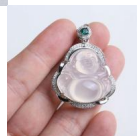

High Ice Chalcedony Buddha Pendant S925 Inlaid Chalcedony Smiling Buddha Female Pendant White Jade Buddha Male Pendant

High Ice Chalcedony Buddha Pendant S925 Inlaid Chalcedony Smiling Buddha Female Pendant White Jade Buddha Male Pendant

Rating: Not Rated Yet

Price

\$7.02

[Ask a question about this product](#)

Manufacturer

Description	Product specifics	
	Texture Of Material:	Chalcedony
	Technology:	Set
	Processing And Customization:	Yes
	Product Number:	HYxq 005
	Category:	Buddha Statue
	Source Of Materials:	Natural
	Cleanliness:	1
	Shape:	Ellipse
	Hanging Form:	Hanging Decoration
	Packing:	According To Customer Requirements
	Patent Source Or Not:	No
	Size:	Pendant With Chain, Pendant With Chain With Jewelry Box, Pendant With Chain With Jewelry Box With Certificate
	Style:	New Chinese Style
	Suitable For Gift Giving Occasions:	Tourism Commemoration
	Applicable Gift Giving Relationship:	Husband And Wife, Colleagues, Friends, Elders, Children, Classmates, Teachers
	Applicable Festivals:	Valentine's Day, Spring Festival, Mother's Day, Teacher's Day, New Year's Day, Tanabata, Halloween, Easter, National Day, Children's Day, Women's Day
Is It A Gift:	Yes, Personal Gifts	
Is IP Authorized:	No	
Material Type:	Gemstone	