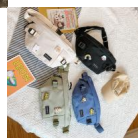

## All-match Chest Bag Girl Messenger Bag Japanese Cute Cartoon Shoulder Bag Simple Literary Waist Bag

All-match Chest Bag Girl Messenger Bag Japanese Cute Cartoon Shoulder Bag Simple Literary Waist Bag

Rating: Not Rated Yet

**Price**

\$4.25

[Ask a question about this product](#)

Manufacturer [MDLY](#)

Description	Product specifics	
	Style:	National Style Of Literature And Art
	Source Category:	Goods In Stock
	Is It In Stock:	Yes
	Inventory Type:	Whole Order
	Article Number:	SMQ#13
	Is Distribution Supported:	Support Distribution
	Style:	Women's Messenger Bag
	Texture Fabric:	Oxford
	Lining Texture:	Polyester Fiber
	Bag Shape:	Horizontal Style
	Cover Opening Mode:	Zipper
	Popular Elements:	Splicing
	Package Internal Structure:	Mobile Phone Bag, Certificate Bag, Sandwich Zipper Bag, Computer Pocket
	Number Of Shoulder Belts:	Single Root
	Bag Size:	Small
	Bag Fashion:	One Shoulder Messenger Bag
	Processing Mode:	Soft Surface
	Lifting Parts:	Soft Handle
	Pattern:	Cartoon
Hardness:	Soft	
Type Of Outer Bag:	Inner Patch Pocket	
Export Or Not:	Yes	
Colour:	SMQ 13 White, SMQ 13 Green, SMQ 13 Blue	
Listing Year And Season:	Winter 2020	
With Or Without Interlayer:	Yes	