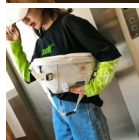

## All-match Chest Bag Girl Messenger Bag Japanese Cute Cartoon Shoulder Bag Simple Literary Waist Bag

All-match Chest Bag Girl Messenger Bag Japanese Cute Cartoon Shoulder Bag Simple Literary Waist Bag

Rating: Not Rated Yet

**Price**

\$4.25

[Ask a question about this product](#)

Manufacturer [MDLY](#)

Description	Product specifics	
	Style:	National Style Of Literature And Art
	Source Category:	Goods In Stock
	Is It In Stock:	Yes
	Inventory Type:	Whole Order
	Article Number:	SMQ#13
	Is Distribution Supported:	Support Distribution
	Style:	Women's Messenger Bag
	Texture Fabric:	Oxford
	Lining Texture:	Polyester Fiber
	Bag Shape:	Horizontal Style
	Cover Opening Mode:	Zipper
	Popular Elements:	Splicing
	Package Internal Structure:	Mobile Phone Bag, Certificate Bag, Sandwich Zipper Bag, Computer Pocket
	Number Of Shoulder Belts:	Single Root
	Bag Size:	Small
	Bag Fashion:	One Shoulder Messenger Bag
	Processing Mode:	Soft Surface
	Lifting Parts:	Soft Handle
	Pattern:	Cartoon
Hardness:	Soft	
Type Of Outer Bag:	Inner Patch Pocket	
Export Or Not:	Yes	
Colour:	SMQ 13 White, SMQ 13 Green, SMQ 13 Blue	
Listing Year And Season:	Winter 2020	
With Or Without Interlayer:	Yes	