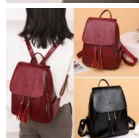

Women's Double Shoulder Bag 2020 Women's New High Capacity Double Shoulder Bag Korean Tassel Single Shoulder Bag Leisure College Student Backpack

Women's Double Shoulder Bag 2020 Women's New High Capacity Double Shoulder Bag Korean Tassel Single Shoulder Bag Leisure College Student Backpack

Rating: Not Rated Yet

Price

\$5.36

[Ask a question about this product](#)

Manufacturer [MDLY](#)

Description	Product specifics	
Source Category:	Goods In Stock	
Is It In Stock:	Yes	
Inventory Type:	Whole Order	
Article Number:	9988	
Is Distribution Supported:	Support Distribution	
Threshold Of Franchise Distribution:	Support One Piece For Distribution	
Bag Size:	Large	
Capacity:	20-35L	
Package Internal Structure:	Zipper Bag, Mobile Phone Bag, Certificate Bag, Sandwich Zipper Bag	
Cover Opening Mode:	Zipper	
Applicable Gender:	Female	
Texture Of Material:	PU Leather	
Lock Or Not:	No	
Is There A Rain Cover:	Nothing	
Function:	Waterproof, Wear-resistant, Anti-theft, Anti-seismic, Capacity Expansion, Load Reduction	
Model:	125	
Brand:	Midlenya	
Processing Mode:	Soft Surface	
Hardness:	In	
Pattern:	Solid Color	
Place Of Import:	Other	
Suitable For Gift Giving Occasions:	Tourism Commemoration	
Logo Printing:	Sure	
Processing Customization:	Yes	
Style:	European And American Retro	
Lining Texture:	Polyester Fiber	
Types Of Accessories:	Handle	
Number Of Shoulder Belts:	Double Root	
Popular Elements:	Sewing Thread	
Lifting Parts:	Soft Handle	
Types Of Outer Bags:	Inner Patch Pocket	
Bag Shape:	Vertical Style	
With Or Without Pull Rod:	Yes	
Suspension System :	Curved Shoulder Strap	
Latest Delivery Time:	3	
Scene:	Outdoors	
Colour:	Black Nn9988	
Listing Year And Season:	Autumn 2020	