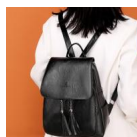

Women's Double Shoulder Bag 2020 Women's New High Capacity Double Shoulder Bag Korean Tassel Single Shoulder Bag Leisure College Student Backpack

Women's Double Shoulder Bag 2020 Women's New High Capacity Double Shoulder Bag Korean Tassel Single Shoulder Bag Leisure College Student Backpack

Rating: Not Rated Yet

Price

\$5.36

[Ask a question about this product](#)

Manufacturer [MDLY](#)

Description	Product specifics	
Source Category:	Goods In Stock	
Is It In Stock:	Yes	
Inventory Type:	Whole Order	
Article Number:	9988	
Is Distribution Supported:	Support Distribution	
Threshold Of Franchise Distribution:	Support One Piece For Distribution	
Bag Size:	Large	
Capacity:	20-35L	
Package Internal Structure:	Zipper Bag, Mobile Phone Bag, Certificate Bag, Sandwich Zipper Bag	
Cover Opening Mode:	Zipper	
Applicable Gender:	Female	
Texture Of Material:	PU Leather	
Lock Or Not:	No	
Is There A Rain Cover:	Nothing	
Function:	Waterproof, Wear-resistant, Anti-theft, Anti-seismic, Capacity Expansion, Load Reduction	
Model:	125	
Brand:	Midlenya	
Processing Mode:	Soft Surface	
Hardness:	In	
Pattern:	Solid Color	
Place Of Import:	Other	
Suitable For Gift Giving Occasions:	Tourism Commemoration	
Logo Printing:	Sure	
Processing Customization:	Yes	
Style:	European And American Retro	
Lining Texture:	Polyester Fiber	
Types Of Accessories:	Handle	
Number Of Shoulder Belts:	Double Root	
Popular Elements:	Sewing Thread	
Lifting Parts:	Soft Handle	
Types Of Outer Bags:	Inner Patch Pocket	
Bag Shape:	Vertical Style	
With Or Without Pull Rod:	Yes	
Suspension System :	Curved Shoulder Strap	
Latest Delivery Time:	3	
Scene:	Outdoors	
Colour:	Black Nn9988	
Listing Year And Season:	Autumn 2020	