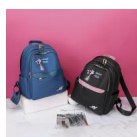

## New Double Shoulder Bag Women's National Style Embroidery Large Capacity Backpack Fashion Versatile Oxford Cloth Anti Theft Leisure Travel Backpack

New Double Shoulder Bag Women's National Style Embroidery Large Capacity Backpack Fashion Versatile Oxford Cloth Anti Theft Leisure Travel Backpack

Rating: Not Rated Yet

**Price**

\$5.36

[Ask a question about this product](#)

Manufacturer [MDLY](#)

Description	Product specifics	
	Source Category:	Goods In Stock
	Is It In Stock:	Yes
	Inventory Type:	Whole Order
	Article Number:	9957#
	Is Distribution Supported:	Support Distribution
	Bag Size:	Large
	Capacity:	20-35L
	Package Internal Structure:	Mobile Phone Bag, Certificate Bag, Sandwich Zipper Bag
	Cover Opening Mode:	Zipper
	Applicable Gender:	Female
	Texture Of Material:	Oxford
	Is It Locked:	No
	Is There A Rain Cover:	Nothing
	Function:	Breathable, Waterproof, Wear-resistant, Anti-theft, Anti-seismic, Capacity Expansion, Load Reduction
	Model:	666
	Brand:	Midlunya
	Processing Mode:	Soft Surface
	Hardness:	Medium Soft
	Pattern:	Flowers And Plants
	Place Of Import:	Other
	Suitable For Gift Giving Occasions:	Tourism Commemoration
	Logo Printing:	Sure
	Processing Customization:	Yes
	Style:	Embroidery
	Lining Texture:	Polyester Fiber
	Types Of Accessories:	Fastener
	Number Of Shoulder Belts:	Double Root
	Popular Elements:	Embroidery
	Lifting Parts:	Soft Handle
Type Of Outer Bag:	Inner Patch Pocket	
Bag Shape:	Vertical Style	
With Or Without Pull Rod:	No	
Suspension System :	Curved Shoulder Strap	
Latest Delivery Time:	3	
Scene:	Travel	
Colour:	NN Black, NN Light Card	
Listing Year And Season:	Summer 2020	