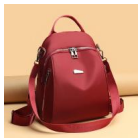

2020 New Oxford Double Shoulder Bag For Women Fashionable And Versatile Anti-theft Large Capacity Travel Student Backpack

2020 New Oxford Double Shoulder Bag For Women Fashionable And Versatile Anti-theft Large Capacity Travel Student Backpack

Rating: Not Rated Yet

Price

\$5.36

[Ask a question about this product](#)

Manufacturer [MDLY](#)

| | | |
|---------------------------|-------------------------------------|--|
| Description | Product specifics | |
| | Source Category: | Goods In Stock |
| | Is It In Stock: | Yes |
| | Inventory Type: | Whole Order |
| | Article Number: | 2310# |
| | Does It Support Distribution: | Support Distribution |
| | Bag Size: | In |
| | Capacity: | 20-35L |
| | Package Internal Structure: | Mobile Phone Bag, Certificate Bag, Sandwich Zipper Bag |
| | Cover Opening Mode: | Zipper |
| | Applicable Gender: | Female |
| | Texture Of Material: | Oxford |
| | Lock Or Not: | No |
| | Is There A Rain Cover: | Nothing |
| | Model: | 666 |
| | Brand: | Midlenya |
| | Processing Mode: | Soft Surface |
| | Hardness: | Medium Soft |
| | Pattern: | Solid Color |
| | Place Of Import: | Other |
| | Suitable For Gift Giving Occasions: | Tourism Commemoration |
| | Logo Printing: | Sure |
| | Processing Customization: | Yes |
| | Style: | Fashionable And Versatile |
| | Lining Texture: | Polyester Fiber |
| | Types Of Accessories: | Fastener |
| | Number Of Shoulder Belts: | Double Root |
| | Popular Elements: | Sewing |
| | Lifting Parts: | Soft Handle |
| | Type Of Outer Bag: | Inner Patch Bag |
| Bag Shape: | Vertical Style | |
| With Or Without Pull Rod: | No | |
| Suspension System : | Curved Shoulder Strap | |
| Latest Delivery Time: | 3 | |
| Scene: | Travel | |
| Colour: | Red 2310 | |
| Listing Year And Season: | Summer 2020 | |