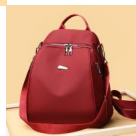

2020 New Oxford Double Shoulder Bag For Women Fashionable And Versatile Anti-theft Large Capacity Travel Student Backpack

2020 New Oxford Double Shoulder Bag For Women Fashionable And Versatile Anti-theft Large Capacity Travel Student Backpack

Rating: Not Rated Yet

Price

\$5.36

[Ask a question about this product](#)

Manufacturer [MDLY](#)

| | | |
|---------------------------|-------------------------------------|--|
| Description | Product specifics | |
| | Source Category: | Goods In Stock |
| | Is It In Stock: | Yes |
| | Inventory Type: | Whole Order |
| | Article Number: | 2310# |
| | Does It Support Distribution: | Support Distribution |
| | Bag Size: | In |
| | Capacity: | 20-35L |
| | Package Internal Structure: | Mobile Phone Bag, Certificate Bag, Sandwich Zipper Bag |
| | Cover Opening Mode: | Zipper |
| | Applicable Gender: | Female |
| | Texture Of Material: | Oxford |
| | Lock Or Not: | No |
| | Is There A Rain Cover: | Nothing |
| | Model: | 666 |
| | Brand: | Midlenya |
| | Processing Mode: | Soft Surface |
| | Hardness: | Medium Soft |
| | Pattern: | Solid Color |
| | Place Of Import: | Other |
| | Suitable For Gift Giving Occasions: | Tourism Commemoration |
| | Logo Printing: | Sure |
| | Processing Customization: | Yes |
| | Style: | Fashionable And Versatile |
| | Lining Texture: | Polyester Fiber |
| | Types Of Accessories: | Fastener |
| | Number Of Shoulder Belts: | Double Root |
| | Popular Elements: | Sewing |
| | Lifting Parts: | Soft Handle |
| | Type Of Outer Bag: | Inner Patch Bag |
| Bag Shape: | Vertical Style | |
| With Or Without Pull Rod: | No | |
| Suspension System : | Curved Shoulder Strap | |
| Latest Delivery Time: | 3 | |
| Scene: | Travel | |
| Colour: | Red 2310 | |
| Listing Year And Season: | Summer 2020 | |