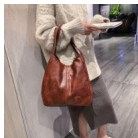

Female Bag Retro Soft Leather Sense Shoulder Bag Wild Tote Bag Simple Shoulder Handbag

Female Bag Retro Soft Leather Sense Shoulder Bag Wild Tote Bag Simple Shoulder Handbag

Rating: Not Rated Yet

Price

\$4.43

[Ask a question about this product](#)

Manufacturer [MDLY](#)

Description	Product specifics	
	Is It In Stock:	Yes
	Colour:	Brown Gift Bag
	Style:	European And American Style
	Article Number:	6668
	Source Category:	Goods In Stock
	Texture Of Material:	pu
	Texture Fabric:	PU
	Fashionable Style Of Luggage:	Tote Bag
	Bag Size:	Large
	Popular Elements:	Tote Bag
	Listing Year And Season:	Summer 2020
	Inventory Type:	Whole Order
	Is Distribution Supported:	Support Distribution
	Lining Texture:	Polyester Fiber
	Bag Shape:	Dumpling Type
	Cover Opening Mode:	Zipper
	Package Internal Structure:	Mobile Phone Bag, Certificate Bag, Sandwich Zipper Bag
	Pattern:	Solid Color
	Processing Mode:	Soft Surface
	Hardness:	In
	Brand:	Midlunya
	Lifting Parts:	Soft Handle
	Type Of Outer Bag:	Inner Patch Pocket
	Export Or Not:	Yes
	Number Of Shoulder Belts:	Single Root
	Style:	Women's Shoulder Bag
Applicable Gender:	Female	
Series:	Retro	