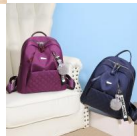

Cross Border Oxford Cloth Backpack Women 2020 New Student Schoolbag Korean Version Outdoor Leisure Travel Large Capacity Backpack

Cross Border Oxford Cloth Backpack Women 2020 New Student Schoolbag Korean Version Outdoor Leisure Travel Large Capacity Backpack

Rating: Not Rated Yet

Price

\$5.54

[Ask a question about this product](#)

Manufacturer [MDLY](#)

| | | |
|---------------------------|--|--|
| Description | Product specifics | |
| | Source Category: | Goods In Stock |
| | Is It In Stock: | Yes |
| | Inventory Type: | Whole Order |
| | Article Number: | 7143 |
| | Is Distribution Supported: | Support Distribution |
| | Bag Size: | Large |
| | Capacity: | 20-35L |
| | Package Internal Structure: | Zipper Bag, Mobile Phone Bag, Certificate Bag, Sandwich Zipper Bag |
| | Cover Opening Mode: | Zipper |
| | Applicable Gender: | Female |
| | Texture Of Material: | Oxford |
| | Lock Or Not: | No |
| | Is There A Rain Cover: | Nothing |
| | Function: | Waterproof, Wear-resistant, Anti-theft, Anti-seismic, Capacity Expansion, Load Reduction |
| | Model: | 666 |
| | Brand: | Midlunya |
| | Processing Method: | Soft Surface |
| | Hardness: | In |
| | Pattern: | Solid Color |
| | Place Of Import: | Other |
| | Suitable For Gift Giving Occasions: | Tourism Commemoration |
| | Logo Printing: | Sure |
| | Processing Customization: | Yes |
| | Style: | Korean Version |
| | Lining Texture: | Polyester Fiber |
| | Types Of Accessories: | Fastener |
| | Number Of Shoulder Belts: | Double Root |
| | Popular Elements: | Sewing Thread |
| | Lifting Parts: | Soft Handle |
| Type Of Outer Bag: | Inner Patch Pocket | |
| Bag Shape: | Vertical Style | |
| With Or Without Pull Rod: | No | |
| Suspension System : | Curved Shoulder Strap | |
| Latest Delivery Time: | 3 | |
| Scene: | Outdoors | |
| Colour: | Bm7143 Red, Bm7143 Purple, Bm7143 Blue | |
| Listing Year And Season: | Summer 2020 | |