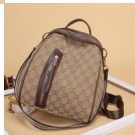

Oxford Backpack Women's 2020 Winter Women's Shell Bag Fashion Korean Version Of Large Capacity Outdoor Travel Bag Backpack

Oxford Backpack Women's 2020 Winter Women's Shell Bag Fashion Korean Version Of Large Capacity Outdoor Travel Bag Backpack

Rating: Not Rated Yet

Price

\$5.17

[Ask a question about this product](#)

Manufacturer [MDLY](#)

Description	Product specifics	
	Source Category:	Goods In Stock
	Is It In Stock:	Yes
	Inventory Type:	Whole Order
	Article Number:	9524
	Does It Support Distribution:	Support Distribution
	Bag Size:	Large
	Capacity:	20-35L
	Package Internal Structure:	Mobile Phone Bag, Certificate Bag, Sandwich Zipper Bag
	Cover Opening Mode:	Zipper
	Applicable Gender:	Female
	Texture Of Material:	PU Leather
	Lock Or Not:	No
	Is There A Rain Cover:	Nothing
	Function:	Waterproof, Wear-resistant, Anti-theft, Anti-seismic, Load Reduction
	Model:	9524
	Brand:	Midlunya
	Processing Mode:	Soft Surface
	Hardness:	In
	Pattern:	Letter
	Place Of Import:	Other
	Suitable For Gift Giving Occasions:	Tourism Commemoration
	Logo Printing:	Sure
	Processing Customization:	Yes
	Style:	Leisure Time
	Lining Texture:	Polyester Fiber
	Types Of Accessories:	Fastener
	Number Of Shoulder Straps:	Three
	Popular Elements:	Shell
	Lifting Parts:	Telescopic Handle
Type Of Outer Bag:	Inner Patch Bag	
Bag Shape:	Vertical Style	
With Or Without Pull Rod:	No	
Suspension System :	Air Cushion Strap	
Latest Delivery Time:	2	
Scene:	Outdoors	
Colour:	Mm510 Brown	
Size:	24 Inches	
Listing Year And Season:	Winter Of 2019	