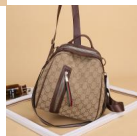

Oxford Backpack Women's 2020 Winter Women's Shell Bag Fashion Korean Version Of Large Capacity Outdoor Travel Bag Backpack

Oxford Backpack Women's 2020 Winter Women's Shell Bag Fashion Korean Version Of Large Capacity Outdoor Travel Bag Backpack

Rating: Not Rated Yet

Price

\$5.17

[Ask a question about this product](#)

Manufacturer [MDLY](#)

Description	Product specifics	
	Source Category:	Goods In Stock
	Is It In Stock:	Yes
	Inventory Type:	Whole Order
	Article Number:	9524
	Does It Support Distribution:	Support Distribution
	Bag Size:	Large
	Capacity:	20-35L
	Package Internal Structure:	Mobile Phone Bag, Certificate Bag, Sandwich Zipper Bag
	Cover Opening Mode:	Zipper
	Applicable Gender:	Female
	Texture Of Material:	PU Leather
	Lock Or Not:	No
	Is There A Rain Cover:	Nothing
	Function:	Waterproof, Wear-resistant, Anti-theft, Anti-seismic, Load Reduction
	Model:	9524
	Brand:	Midlunya
	Processing Mode:	Soft Surface
	Hardness:	In
	Pattern:	Letter
	Place Of Import:	Other
	Suitable For Gift Giving Occasions:	Tourism Commemoration
	Logo Printing:	Sure
	Processing Customization:	Yes
	Style:	Leisure Time
	Lining Texture:	Polyester Fiber
	Types Of Accessories:	Fastener
	Number Of Shoulder Straps:	Three
	Popular Elements:	Shell
	Lifting Parts:	Telescopic Handle
Type Of Outer Bag:	Inner Patch Bag	
Bag Shape:	Vertical Style	
With Or Without Pull Rod:	No	
Suspension System :	Air Cushion Strap	
Latest Delivery Time:	2	
Scene:	Outdoors	
Colour:	Mm510 Brown	
Size:	24 Inches	
Listing Year And Season:	Winter Of 2019	