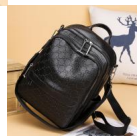

## Parcel Post Backpack Women 2020 New Korean Version Of Versatile Fashion Back Bag Soft Leather Leisure Travel Large Capacity Schoolbag

Parcel Post Backpack Women 2020 New Korean Version Of Versatile Fashion Back Bag Soft Leather Leisure Travel Large Capacity Schoolbag

Rating: Not Rated Yet

Price

\$5.17

[Ask a question about this product](#)

Manufacturer [MDLY](#)

Description	Product specifics	
Source Category:	Goods In Stock	
Is It In Stock:	Yes	
Inventory Type:	Whole Order	
Article Number:	08995	
Is Distribution Supported:	Support Distribution	
Bag Size:	Large	
Capacity:	20-35L	
Package Internal Structure:	Mobile Phone Bag, Certificate Bag, Sandwich Zipper Bag	
Cover Opening Mode:	Zipper	
Applicable Gender:	Female	
Texture Of Material:	PU Leather	
Lock Or Not:	No	
Is There A Rain Cover:	Nothing	
Function:	Waterproof, Wear-resistant, Anti-theft, Anti-seismic, Load Reduction	
Model:	08995	
Brand:	Midlunya	
Processing Mode:	Soft Surface	
Hardness:	In	
Pattern:	Solid Color	
Place Of Import:	Other	
Suitable For Gift Giving Occasions:	Tourism Commemoration	
Logo Printing:	Sure	
Processing Customization:	Yes	
Style:	Leisure Time	
Lining Texture:	Polyester Fiber	
Types Of Accessories:	Fastener	
Number Of Shoulder Belts:	Double Root	
Popular Elements:	Versatile	
Lifting Parts:	Telescopic Handle	
Types Of Outer Bags:	Inner Patch Pocket	
Bag Shape:	Vertical Style	
With Or Without Pull Rod:	No	
Suspension System :	Air Cushion Strap	
Latest Delivery Time:	2	
Scene:	Outdoors	
Colour:	Nn8995 Blue	
Size:	24 Inches	
Listing Year And Season:	Winter Of 2019	