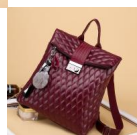

Autumn And Winter 2020 New Korean Women's Large Capacity PU Leather Backpack Simple And Fashionable Versatile Student Bag

Autumn And Winter 2020 New Korean Women's Large Capacity PU Leather Backpack Simple And Fashionable Versatile Student Bag

Rating: Not Rated Yet

Price

\$5.91

[Ask a question about this product](#)

Manufacturer [MDLY](#)

Description	Product specifics	
	Source Category:	Goods In Stock
	Is It In Stock:	Yes
	Inventory Type:	Whole Order
	Article Number:	9578
	Is Distribution Supported:	Support Distribution
	Bag Size:	In
	Capacity:	20-35L
	Package Internal Structure:	Zipper Bag, Mobile Phone Bag, Certificate Bag, Sandwich Zipper Bag
	Cover Opening Mode:	Zipper
	Applicable Gender:	Female
	Texture Of Material:	PU Leather
	Lock Or Not:	No
	Is There A Rain Cover:	Nothing
	Function:	Breathable, Waterproof, Wear-resistant, Anti-theft, Anti-seismic, Load Reducing
	Model:	9578
	Brand:	Midlunya
	Processing Mode:	Soft Surface
	Hardness:	In
	Pattern:	Solid Color
	Place Of Import:	Other
	Suitable For Gift Giving Occasions:	Tourism Commemoration
	Logo Printing:	Sure
	Processing Customization:	Yes
	Style:	Leisure Time
	Lining Texture:	Polyester Fiber
	Types Of Accessories:	Fastener
	Number Of Shoulder Belts:	Double Root
	Popular Elements:	Rhombic Lattice
	Lifting Parts:	Telescopic Handle
	Type Of Outer Bag:	Inner Patch Pocket
Bag Shape:	Vertical Square	
Is There A Pull Rod:	No	
Suspension System :	Air Cushion Strap	
Latest Delivery Time:	2	
Scene:	Outdoors	
Colour:	Bm7111 Wine Red	
Size:	24 Inches	
Listing Year And Season:	Winter Of 2019	