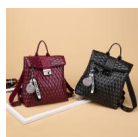

Autumn And Winter 2020 New Korean Women's Large Capacity PU Leather Backpack Simple And Fashionable Versatile Student Bag

Autumn And Winter 2020 New Korean Women's Large Capacity PU Leather Backpack Simple And Fashionable Versatile Student Bag

Rating: Not Rated Yet

Price

\$5.91

[Ask a question about this product](#)

Manufacturer [MDLY](#)

Description	Product specifics	
	Source Category:	Goods In Stock
	Is It In Stock:	Yes
	Inventory Type:	Whole Order
	Article Number:	9578
	Is Distribution Supported:	Support Distribution
	Bag Size:	In
	Capacity:	20-35L
	Package Internal Structure:	Zipper Bag, Mobile Phone Bag, Certificate Bag, Sandwich Zipper Bag
	Cover Opening Mode:	Zipper
	Applicable Gender:	Female
	Texture Of Material:	PU Leather
	Lock Or Not:	No
	Is There A Rain Cover:	Nothing
	Function:	Breathable, Waterproof, Wear-resistant, Anti-theft, Anti-seismic, Load Reducing
	Model:	9578
	Brand:	Midlunya
	Processing Mode:	Soft Surface
	Hardness:	In
	Pattern:	Solid Color
	Place Of Import:	Other
	Suitable For Gift Giving Occasions:	Tourism Commemoration
	Logo Printing:	Sure
	Processing Customization:	Yes
	Style:	Leisure Time
	Lining Texture:	Polyester Fiber
	Types Of Accessories:	Fastener
	Number Of Shoulder Belts:	Double Root
	Popular Elements:	Rhombic Lattice
	Lifting Parts:	Telescopic Handle
	Type Of Outer Bag:	Inner Patch Pocket
Bag Shape:	Vertical Square	
Is There A Pull Rod:	No	
Suspension System :	Air Cushion Strap	
Latest Delivery Time:	2	
Scene:	Outdoors	
Colour:	Bm7111 Wine Red	
Size:	24 Inches	
Listing Year And Season:	Winter Of 2019	