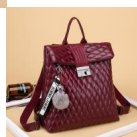

Autumn And Winter 2020 New Korean Women's Large Capacity PU Leather Backpack Simple And Fashionable Versatile Student Bag

Autumn And Winter 2020 New Korean Women's Large Capacity PU Leather Backpack Simple And Fashionable Versatile Student Bag

Rating: Not Rated Yet

Price

\$5.91

[Ask a question about this product](#)

Manufacturer [MDLY](#)

Description	Product specifics	
	Source Category:	Goods In Stock
	Is It In Stock:	Yes
	Inventory Type:	Whole Order
	Article Number:	9578
	Is Distribution Supported:	Support Distribution
	Bag Size:	In
	Capacity:	20-35L
	Package Internal Structure:	Zipper Bag, Mobile Phone Bag, Certificate Bag, Sandwich Zipper Bag
	Cover Opening Mode:	Zipper
	Applicable Gender:	Female
	Texture Of Material:	PU Leather
	Lock Or Not:	No
	Is There A Rain Cover:	Nothing
	Function:	Breathable, Waterproof, Wear-resistant, Anti-theft, Anti-seismic, Load Reducing
	Model:	9578
	Brand:	Midlunya
	Processing Mode:	Soft Surface
	Hardness:	In
	Pattern:	Solid Color
	Place Of Import:	Other
	Suitable For Gift Giving Occasions:	Tourism Commemoration
	Logo Printing:	Sure
	Processing Customization:	Yes
	Style:	Leisure Time
	Lining Texture:	Polyester Fiber
	Types Of Accessories:	Fastener
	Number Of Shoulder Belts:	Double Root
	Popular Elements:	Rhombic Lattice
	Lifting Parts:	Telescopic Handle
	Type Of Outer Bag:	Inner Patch Pocket
Bag Shape:	Vertical Square	
Is There A Pull Rod:	No	
Suspension System :	Air Cushion Strap	
Latest Delivery Time:	2	
Scene:	Outdoors	
Colour:	Bm7111 Wine Red	
Size:	24 Inches	
Listing Year And Season:	Winter Of 2019	