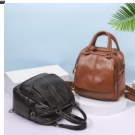

2020 New Japanese And Korean Style One Shoulder Diagonal Straddle Portable Backpack Trend, Versatile Temperament Manufacturers Supply Wholesale

2020 New Japanese And Korean Style One Shoulder Diagonal Straddle Portable Backpack Trend, Versatile Temperament Manufacturers Supply Wholesale

Rating: Not Rated Yet

Price

\$5.91

[Ask a question about this product](#)

Manufacturer [MDLY](#)

Description	Product specifics	
Source Category:	Goods In Stock	
Is It In Stock:	Yes	
Inventory Type:	Whole Order	
Article Number:	272	
Is Distribution Supported:	Support Distribution	
Bag Size:	In	
Capacity:	Below 20L	
Package Internal Structure:	Inside Pocket With A Zipper	
Cover Opening Mode:	Zipper	
Applicable Gender:	Female	
Texture Of Material:	PU Leather	
Is It Locked:	No	
Is There A Rain Cover:	Nothing	
Function:	Waterproof	
Model:	272	
Brand:	Midlunya	
Processing Mode:	Soft Surface	
Hardness:	Soft	
Pattern:	Solid Color	
Place Of Import:	Other	
Suitable For Gift Giving Occasions:	Tourism Commemoration	
Logo Printing:	Sure	
Processing And Customization:	Yes	
Lining Texture:	Polyester Fiber	
Style:	Leisure Time	
Types Of Accessories:	Fastener	
Number Of Shoulder Belts:	Three	
Popular Elements:	Japan And Korea	
Lifting Parts:	Soft Handle	
Type Of Outer Bag:	Inner Patch Pocket	
Bag Shape:	Vertical Style	
With Or Without Pull Rod:	No	
Suspension System :	Air Cushion Strap	
Latest Delivery Time:	2	
Scene:	Travel	
Colour:	Brown Without Pendant, Black Without Pendant, Green Without Pendant	
Size:	22 Inches	
Listing Year And Season:	Spring Of 2018	