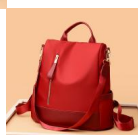

New Oxford Cloth Women's Korean Fashion Versatile Large Capacity Anti Theft Leisure Travel Backpack

New Oxford Cloth Women's Korean Fashion Versatile Large Capacity Anti Theft Leisure Travel Backpack

Rating: Not Rated Yet

Price

\$4.99

[Ask a question about this product](#)

Manufacturer [MDLY](#)

| | | |
|----------------------------------|--------------------------------------|--|
| Description | Product specifics | |
| | Source Category: | Goods In Stock |
| | Is It In Stock: | Yes |
| | Inventory Type: | Whole Order |
| | Does It Support Distribution: | Support Distribution |
| | Threshold Of Franchise Distribution: | One For One |
| | Bag Size: | Large |
| | Capacity: | 20-35L |
| | Package Internal Structure: | Mobile Phone Bag, Certificate Bag, Sandwich Zipper Bag, Computer Insert Bag |
| | Cover Opening Mode: | Zipper |
| | Applicable Gender: | Female |
| | Texture Of Material: | Oxford |
| | Is There A Lock: | No |
| | Is There A Rain Cover: | Nothing |
| | Function: | Waterproof, Wear-resistant, Anti-theft, Anti-seismic, Capacity Expansion, Load Reduction |
| | Model: | 666 |
| | Processing Method: | Soft Surface |
| | Hardness: | Soft |
| | Pattern: | Solid Color |
| | Place Of Import: | China |
| | Suitable For Gift Giving Occasions: | Tourism Commemoration |
| | Logo Printing: | Sure |
| | Processing And Customization: | Yes |
| | Style: | Urban Simplicity |
| | Lining Texture: | Polyester Fiber |
| | Types Of Accessories: | Fastener |
| | Number Of Shoulder Straps: | Double Root |
| | Popular Elements: | Sewing |
| | Lifting Parts: | Soft Handle |
| | Types Of Outer Bags: | Inner Patch Bag |
| Bag Shape: | Vertical Square | |
| Is There A Pull Rod: | No | |
| Suspension System : | Curved Shoulder Strap | |
| Latest Delivery Time: | 2 | |
| Scene: | Travel | |
| Colour: | Black, Grey | |
| Year And Season Of Listing: | Spring 2021 | |
| Do You Have Back Cushion Cotton: | Nothing | |
| Waterproof Degree: | Splash Proof Water | |