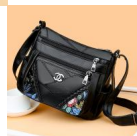

## High Quality Bag Women 2021 Korean Splicing Sheepskin Women's Bag Fashion Soft Leather Middle Aged Women's One Shoulder Slant Cross Bag

High Quality Bag Women 2021 Korean Splicing Sheepskin Women's Bag Fashion Soft Leather Middle Aged Women's One Shoulder Slant Cross Bag

Rating: Not Rated Yet

Price

\$3.32

[Ask a question about this product](#)

Manufacturer [MDLY](#)

Description	Product specifics	
	Style:	Cross Border Trend
	Source Category:	Goods In Stock
	Is It In Stock:	Yes
	Inventory Type:	Whole Order
	Does It Support Distribution:	Support Distribution
	Style:	Women's Shoulder Bag
	Fabric Texture:	PU
	Lining Texture:	Polyester Fiber
	Bag Shape:	Horizontal Style
	Bag Fashion:	Small Square Bag
	Cover Opening Mode:	Zipper
	Popular Elements:	Flower
	Package Internal Structure:	Mobile Phone Bag, Certificate Bag, Sandwich Zipper Bag
	Number Of Shoulder Straps:	Single Root
	Bag Size:	In
	Pattern:	Flowers And Plants
	Processing Method:	Soft Surface
	Hardness:	In
	Lifting Parts:	Soft Handle
Types Of Outer Bags:	Inner Patch Bag	
Export Or Not:	No	
Colour:	Main Drawing	