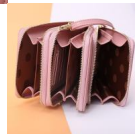

## Baellerry New Women's Bag Korean Version Large Capacity Single Shoulder Bag Fashion Multifunctional Mobile Phone Bag Messenger Bag

Baellerry New Women's Bag Korean Version Large Capacity Single Shoulder Bag Fashion Multifunctional Mobile Phone Bag Messenger Bag

Rating: Not Rated Yet

**Price**

\$5.35

[Ask a question about this product](#)

Manufacturer

Description	Product specifics	
	Style:	Sweet Lady
	Source Category:	Goods In Stock
	Inventory:	Yes
	Inventory Type:	Whole Order
	Support Distribution:	Support Distribution
	Style:	Women's Messenger Bag
	Fabric Texture:	PU
	Lining Texture:	Synthetic Leather
	Bag Shape:	Vertical Square
	Luggage Trend Style:	Small Square Bag
	Cover Opening Mode:	Zipper
	Popular Elements:	Embroider
	Package Internal Structure:	Sandwich Zipper Bag
	Number Of Shoulder Straps:	Single Root
	Luggage Size:	Small
	Pattern:	Solid Color
	Processing Mode:	Soft Surface
	Hardness:	Medium Soft
	Lifting Parts:	Loading And Unloading Handle
Type Of Outer Bag:	Inner Patch Bag	
Export Or Not:	No	
Colour:	Khaki, Green, Black, Taro Purple, Sapphire Blue, Pink, Orange	
Year And Season Of Listing:	Spring 2019	