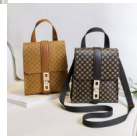

Messenger Backpack 2021ladies Handbag Factory Wholesale Large Capacity Bags Women's Korean Version New Small Backpack

Messenger Backpack 2021ladies Handbag Factory Wholesale Large Capacity Bags Women's Korean Version New Small Backpack

Rating: Not Rated Yet

Price

\$1.35

[Ask a question about this product](#)

Manufacturer [shichen](#)

| Description | Product specifics | |
|-----------------------------|---|--|
| Colour: | Black Clover, Black With Brown Letter Pattern, Black Leopard Pattern, Brown Leopard Pattern, Brown Clover | |
| Style: | Fresh And Sweet | |
| Source Category: | Goods In Stock | |
| Texture Of Material: | PU | |
| Luggage Trend Style: | Postman Bag | |
| Luggage Size: | Small | |
| Popular Elements: | Printing | |
| Year And Season Of Listing: | Autumn 2021 | |
| Inventory Type: | Whole Order | |
| Is Distribution Supported: | Support Distribution | |
| Lining Texture: | PU | |
| Bag Shape: | Vertical Square | |
| Cover Opening Mode: | Cover Type | |
| Pattern: | Geometric Pattern | |
| Processing Mode: | Printing | |
| Hardness: | Medium Soft | |
| Lifting Parts: | Soft Handle | |
| Type Of Outer Bag: | Inner Patch Bag | |
| Export Or Not: | Yes | |
| With Or Without Interlayer: | Nothing | |
| Number Of Shoulder Straps: | Single Root | |