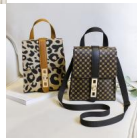

Messenger Backpack 2021ladies Handbag Factory Wholesale Large Capacity Bags Women's Korean Version New Small Backpack

Messenger Backpack 2021ladies Handbag Factory Wholesale Large Capacity Bags Women's Korean Version New Small Backpack

Rating: Not Rated Yet

Price

\$1.35

[Ask a question about this product](#)

Manufacturer [shichen](#)

| Description | Product specifics | |
|-----------------------------|---|--|
| Colour: | Black Clover, Black With Brown Letter Pattern, Black Leopard Pattern, Brown Leopard Pattern, Brown Clover | |
| Style: | Fresh And Sweet | |
| Source Category: | Goods In Stock | |
| Texture Of Material: | PU | |
| Luggage Trend Style: | Postman Bag | |
| Luggage Size: | Small | |
| Popular Elements: | Printing | |
| Year And Season Of Listing: | Autumn 2021 | |
| Inventory Type: | Whole Order | |
| Is Distribution Supported: | Support Distribution | |
| Lining Texture: | PU | |
| Bag Shape: | Vertical Square | |
| Cover Opening Mode: | Cover Type | |
| Pattern: | Geometric Pattern | |
| Processing Mode: | Printing | |
| Hardness: | Medium Soft | |
| Lifting Parts: | Soft Handle | |
| Type Of Outer Bag: | Inner Patch Bag | |
| Export Or Not: | Yes | |
| With Or Without Interlayer: | Nothing | |
| Number Of Shoulder Straps: | Single Root | |