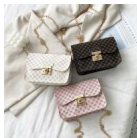

Flower Material 2021 Korean Version Of The Classic Chain Messenger Shoulder Small Square Bag

Flower Material 2021 Korean Version Of The Classic Chain Messenger Shoulder Small Square Bag

Rating: Not Rated Yet

Price

\$0.98

[Ask a question about this product](#)

Manufacturer [shichen](#)

Description	Product specifics	
	Colour:	Coffee, Off White
	Style:	Fresh And Sweet
	Source Category:	Goods In Stock
	Texture Of Material:	PU
	Luggage Trend Style:	Small Square Bag
	Luggage Size:	Small
	Popular Elements:	Printing
	Year And Season Of Listing:	Autumn 2021
	Inventory Type:	Whole Order
	Is Distribution Supported:	Support Distribution
	Lining Texture:	PU
	Bag Shape:	Horizontal Square
	Cover Opening Mode:	Latch
	Pattern:	Geometric Pattern
	Processing Mode:	Printing
	Hardness:	Medium Soft
	Lifting Parts:	Chain Handle
	Type Of Outer Bag:	Inner Patch Bag
	Export Or Not:	Yes
With Or Without Interlayer:	Nothing	
Number Of Shoulder Straps:	Single Root	