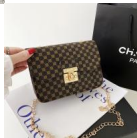

Flower Material 2021 Korean Version Of The Classic Chain Messenger Shoulder Small Square Bag

Flower Material 2021 Korean Version Of The Classic Chain Messenger Shoulder Small Square Bag

Rating: Not Rated Yet

Price

\$0.98

[Ask a question about this product](#)

Manufacturer [shichen](#)

Description	Product specifics	
	Colour:	Coffee, Off White
	Style:	Fresh And Sweet
	Source Category:	Goods In Stock
	Texture Of Material:	PU
	Luggage Trend Style:	Small Square Bag
	Luggage Size:	Small
	Popular Elements:	Printing
	Year And Season Of Listing:	Autumn 2021
	Inventory Type:	Whole Order
	Is Distribution Supported:	Support Distribution
	Lining Texture:	PU
	Bag Shape:	Horizontal Square
	Cover Opening Mode:	Latch
	Pattern:	Geometric Pattern
	Processing Mode:	Printing
	Hardness:	Medium Soft
	Lifting Parts:	Chain Handle
	Type Of Outer Bag:	Inner Patch Bag
	Export Or Not:	Yes
With Or Without Interlayer:	Nothing	
Number Of Shoulder Straps:	Single Root	