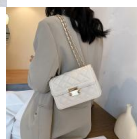

Luxury Designer Bags Women Leather Chain Crossbody Bags For Women Handbags Shoulder Bags Messenger Female Clutch

Luxury Designer Bags Women Leather Chain Crossbody Bags For Women Handbags Shoulder Bags Messenger Female Clutch

Rating: Not Rated Yet

Price

\$2.19

[Ask a question about this product](#)

Manufacturer

Description	Product specifics	
	Colour:	White, Red, Blue, Black
	Style:	Japan And South Korea
	Source Category:	Goods In Stock
	Texture Of Material:	PU
	Luggage Trend Style:	Small Square Bag
	Luggage Size:	Small
	Popular Elements:	Sewing Thread
	Year And Season Of Listing:	Spring 2021
	Inventory Type:	Miscellaneous Money
	Support Distribution:	Support Distribution
	Lining Texture:	Synthetic Leather
	Bag Shape:	Horizontal Square
	Cover Opening Mode:	Cover Type
	Pattern:	Lattice
	Processing Mode:	Soft Surface
	Hardness:	Hard
	Lifting Parts:	Chain Handle
	Export Or Not:	No
	With Or Without Interlayer:	Nothing
Number Of Shoulder Straps:	Single Root	
Applicable Age:	Youth (18-25 Years Old)	