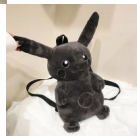

## 42cm Cute Cartoon Animal Monsters Lightning Dark PikaghNing Plush Toy Children Women Backpack Shoulder Bags Good Quality

42cm Cute Cartoon Animal Monsters Lightning Dark PikaghNing Plush Toy Children Women Backpack Shoulder Bags Good Quality

Rating: Not Rated Yet

**Price**

\$4.74

[Ask a question about this product](#)

Manufacturer

Description	Product specifics	
	Colour:	Black
	Style:	Student
	Source Category:	Goods In Stock
	Texture Of Material:	Plush
	Luggage Trend Style:	Animal Pattern Bag
	Luggage Size:	Small
	Popular Elements:	Embroider
	Year And Season Of Listing:	Spring 2021
	Inventory Type:	Whole Order
	Support Distribution:	Support Distribution
	Lining Texture:	Polyester Fiber
	Bag Shape:	Vertical Square
	Cover Opening Mode:	Zipper
	Package Internal Structure:	Certificate Bag
	Pattern:	Animation Cartoon
	Processing Mode:	Soft Surface
	Hardness:	Soft
	Lifting Parts:	Telescopic Handle
	Type Of Outer Bag:	Three Dimensional Bag
Export Or Not:	Yes	
Number Of Shoulder Straps:	Double Root	
Style:	Women's Backpack	
Fabric Texture:	Polyester	