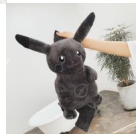

## 42cm Cute Cartoon Animal Monsters Lightning Dark PikaghNing Plush Toy Children Women Backpack Shoulder Bags Good Quality

42cm Cute Cartoon Animal Monsters Lightning Dark PikaghNing Plush Toy Children Women Backpack Shoulder Bags Good Quality

Rating: Not Rated Yet

**Price**

\$4.74

[Ask a question about this product](#)

Manufacturer

Description	Product specifics	
	Colour:	Black
	Style:	Student
	Source Category:	Goods In Stock
	Texture Of Material:	Plush
	Luggage Trend Style:	Animal Pattern Bag
	Luggage Size:	Small
	Popular Elements:	Embroider
	Year And Season Of Listing:	Spring 2021
	Inventory Type:	Whole Order
	Support Distribution:	Support Distribution
	Lining Texture:	Polyester Fiber
	Bag Shape:	Vertical Square
	Cover Opening Mode:	Zipper
	Package Internal Structure:	Certificate Bag
	Pattern:	Animation Cartoon
	Processing Mode:	Soft Surface
	Hardness:	Soft
	Lifting Parts:	Telescopic Handle
	Type Of Outer Bag:	Three Dimensional Bag
Export Or Not:	Yes	
Number Of Shoulder Straps:	Double Root	
Style:	Women's Backpack	
Fabric Texture:	Polyester	