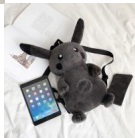

## 42cm Cute Cartoon Animal Monsters Lightning Dark PikaghNing Plush Toy Children Women Backpack Shoulder Bags Good Quality

42cm Cute Cartoon Animal Monsters Lightning Dark PikaghNing Plush Toy Children Women Backpack Shoulder Bags Good Quality

Rating: Not Rated Yet

**Price**

\$4.74

[Ask a question about this product](#)

Manufacturer

Description	Product specifics	
	Colour:	Black
	Style:	Student
	Source Category:	Goods In Stock
	Texture Of Material:	Plush
	Luggage Trend Style:	Animal Pattern Bag
	Luggage Size:	Small
	Popular Elements:	Embroider
	Year And Season Of Listing:	Spring 2021
	Inventory Type:	Whole Order
	Support Distribution:	Support Distribution
	Lining Texture:	Polyester Fiber
	Bag Shape:	Vertical Square
	Cover Opening Mode:	Zipper
	Package Internal Structure:	Certificate Bag
	Pattern:	Animation Cartoon
	Processing Mode:	Soft Surface
	Hardness:	Soft
	Lifting Parts:	Telescopic Handle
	Type Of Outer Bag:	Three Dimensional Bag
Export Or Not:	Yes	
Number Of Shoulder Straps:	Double Root	
Style:	Women's Backpack	
Fabric Texture:	Polyester	