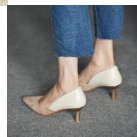

## French Style Small High Heel Single Shoe Women's Autumn / Winter 2020 Foreign Trade Thin Heel Pointed Apricot Retro Women's Single Shoe Light Mouth Women's Shoes

French Style Small High Heel Single Shoe Women's Autumn / Winter 2020 Foreign Trade Thin Heel Pointed Apricot Retro Women's Single Shoe Light Mouth Women's Shoes

Rating: Not Rated Yet

**Price**

\$7.76

[Ask a question about this product](#)

Manufacturer

Description	Product specifics	
	Popular Elements:	Light Mouth, Color Matching
	Toe Shape:	Sharp Point
	Source Category:	Goods In Stock
	Upper Material :	Artificial Pu
	Place Of Origin:	Taizhou, Zhejiang
	Style:	Korean Version
	Applicable Gender:	Female
	Heel Height :	High Heel (6-8cm)
	Pattern:	Solid Color
	Suitable For Season:	Winter, Spring, Autumn
	Fastest Shipping Time:	1
	Colour:	Khaki
	Size:	36,37,38,39
	Product Category:	High-heeled Shoes
	Article Number:	632
	Sole Material :	Rubber
	Lining Material:	pu
	Upper Height:	Low Gang
	Heel Shape:	Fine Heel
	Sole Technology:	Viscose Shoes
	How To Dress:	Sleeve / Shoe
	Is It In Stock:	Yes
	Inventory Type:	Whole Order
	Suitable For Sports:	Currency
	Insole Material:	PU
	Quality Inspection Report:	No
	Style:	Single Shoes
	Applicable Scenarios:	Daily
	Listing Year And Season (listing Time):	Autumn 2020
Latest Delivery Time:	2 Days	
Closed Mode:	Trochanter	
Applicable Age Group:	Adult	
Function:	Increase	
Depth Of Opening:	Middle Mouth (7-11cm), High Mouth (above 11cm)	